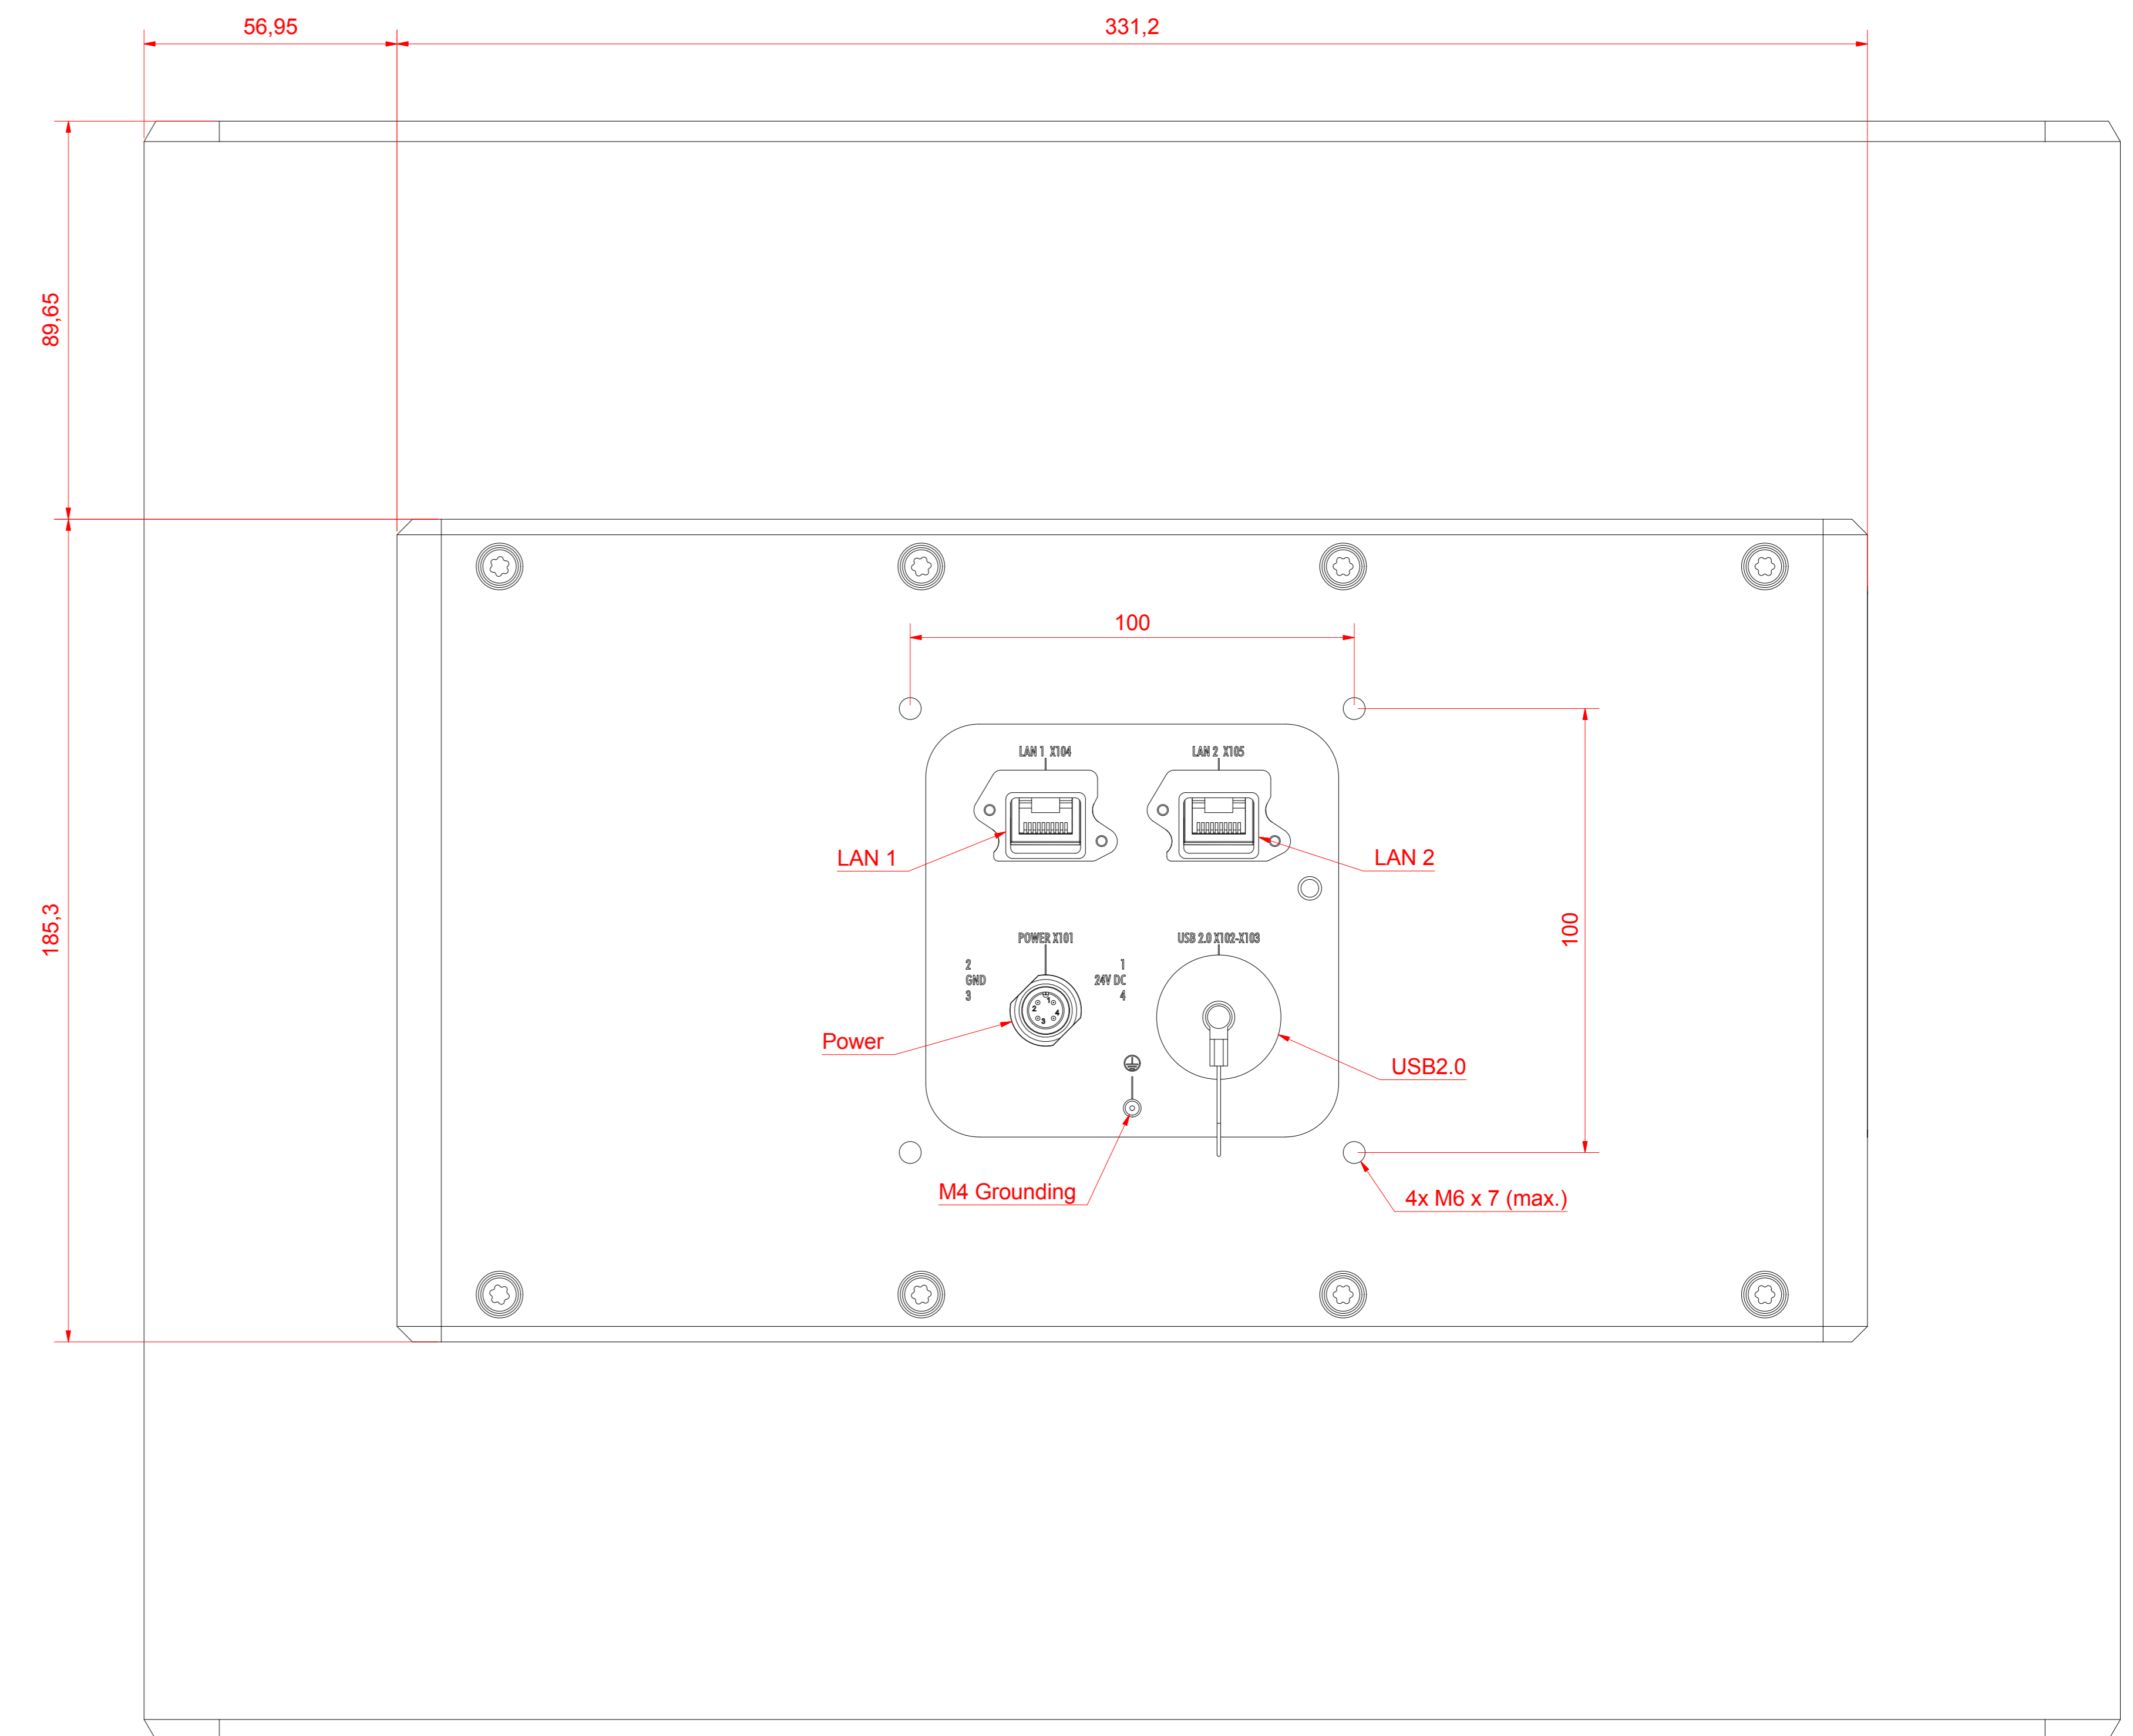

CPX3719-0010 Landscape
main dimensions and fixing points

dimensions in mm

front view

left view

rear view