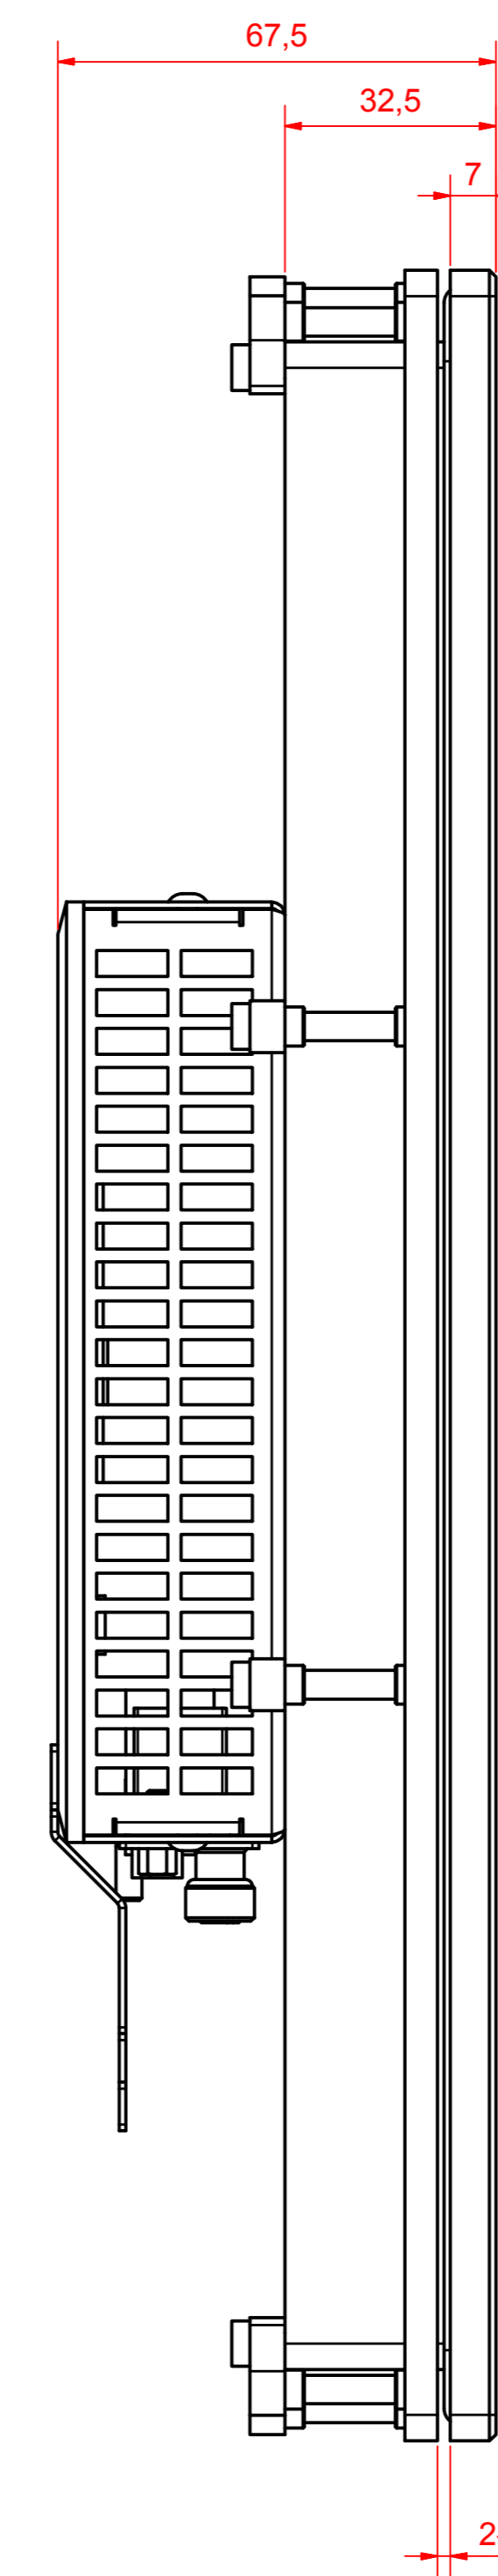

CPX2721-0010 Landscape
main dimensions and fixing points

dimensions in mm

bottom view

front view

left view

cut out dimensions: 522mm x 313,7mm

rear view