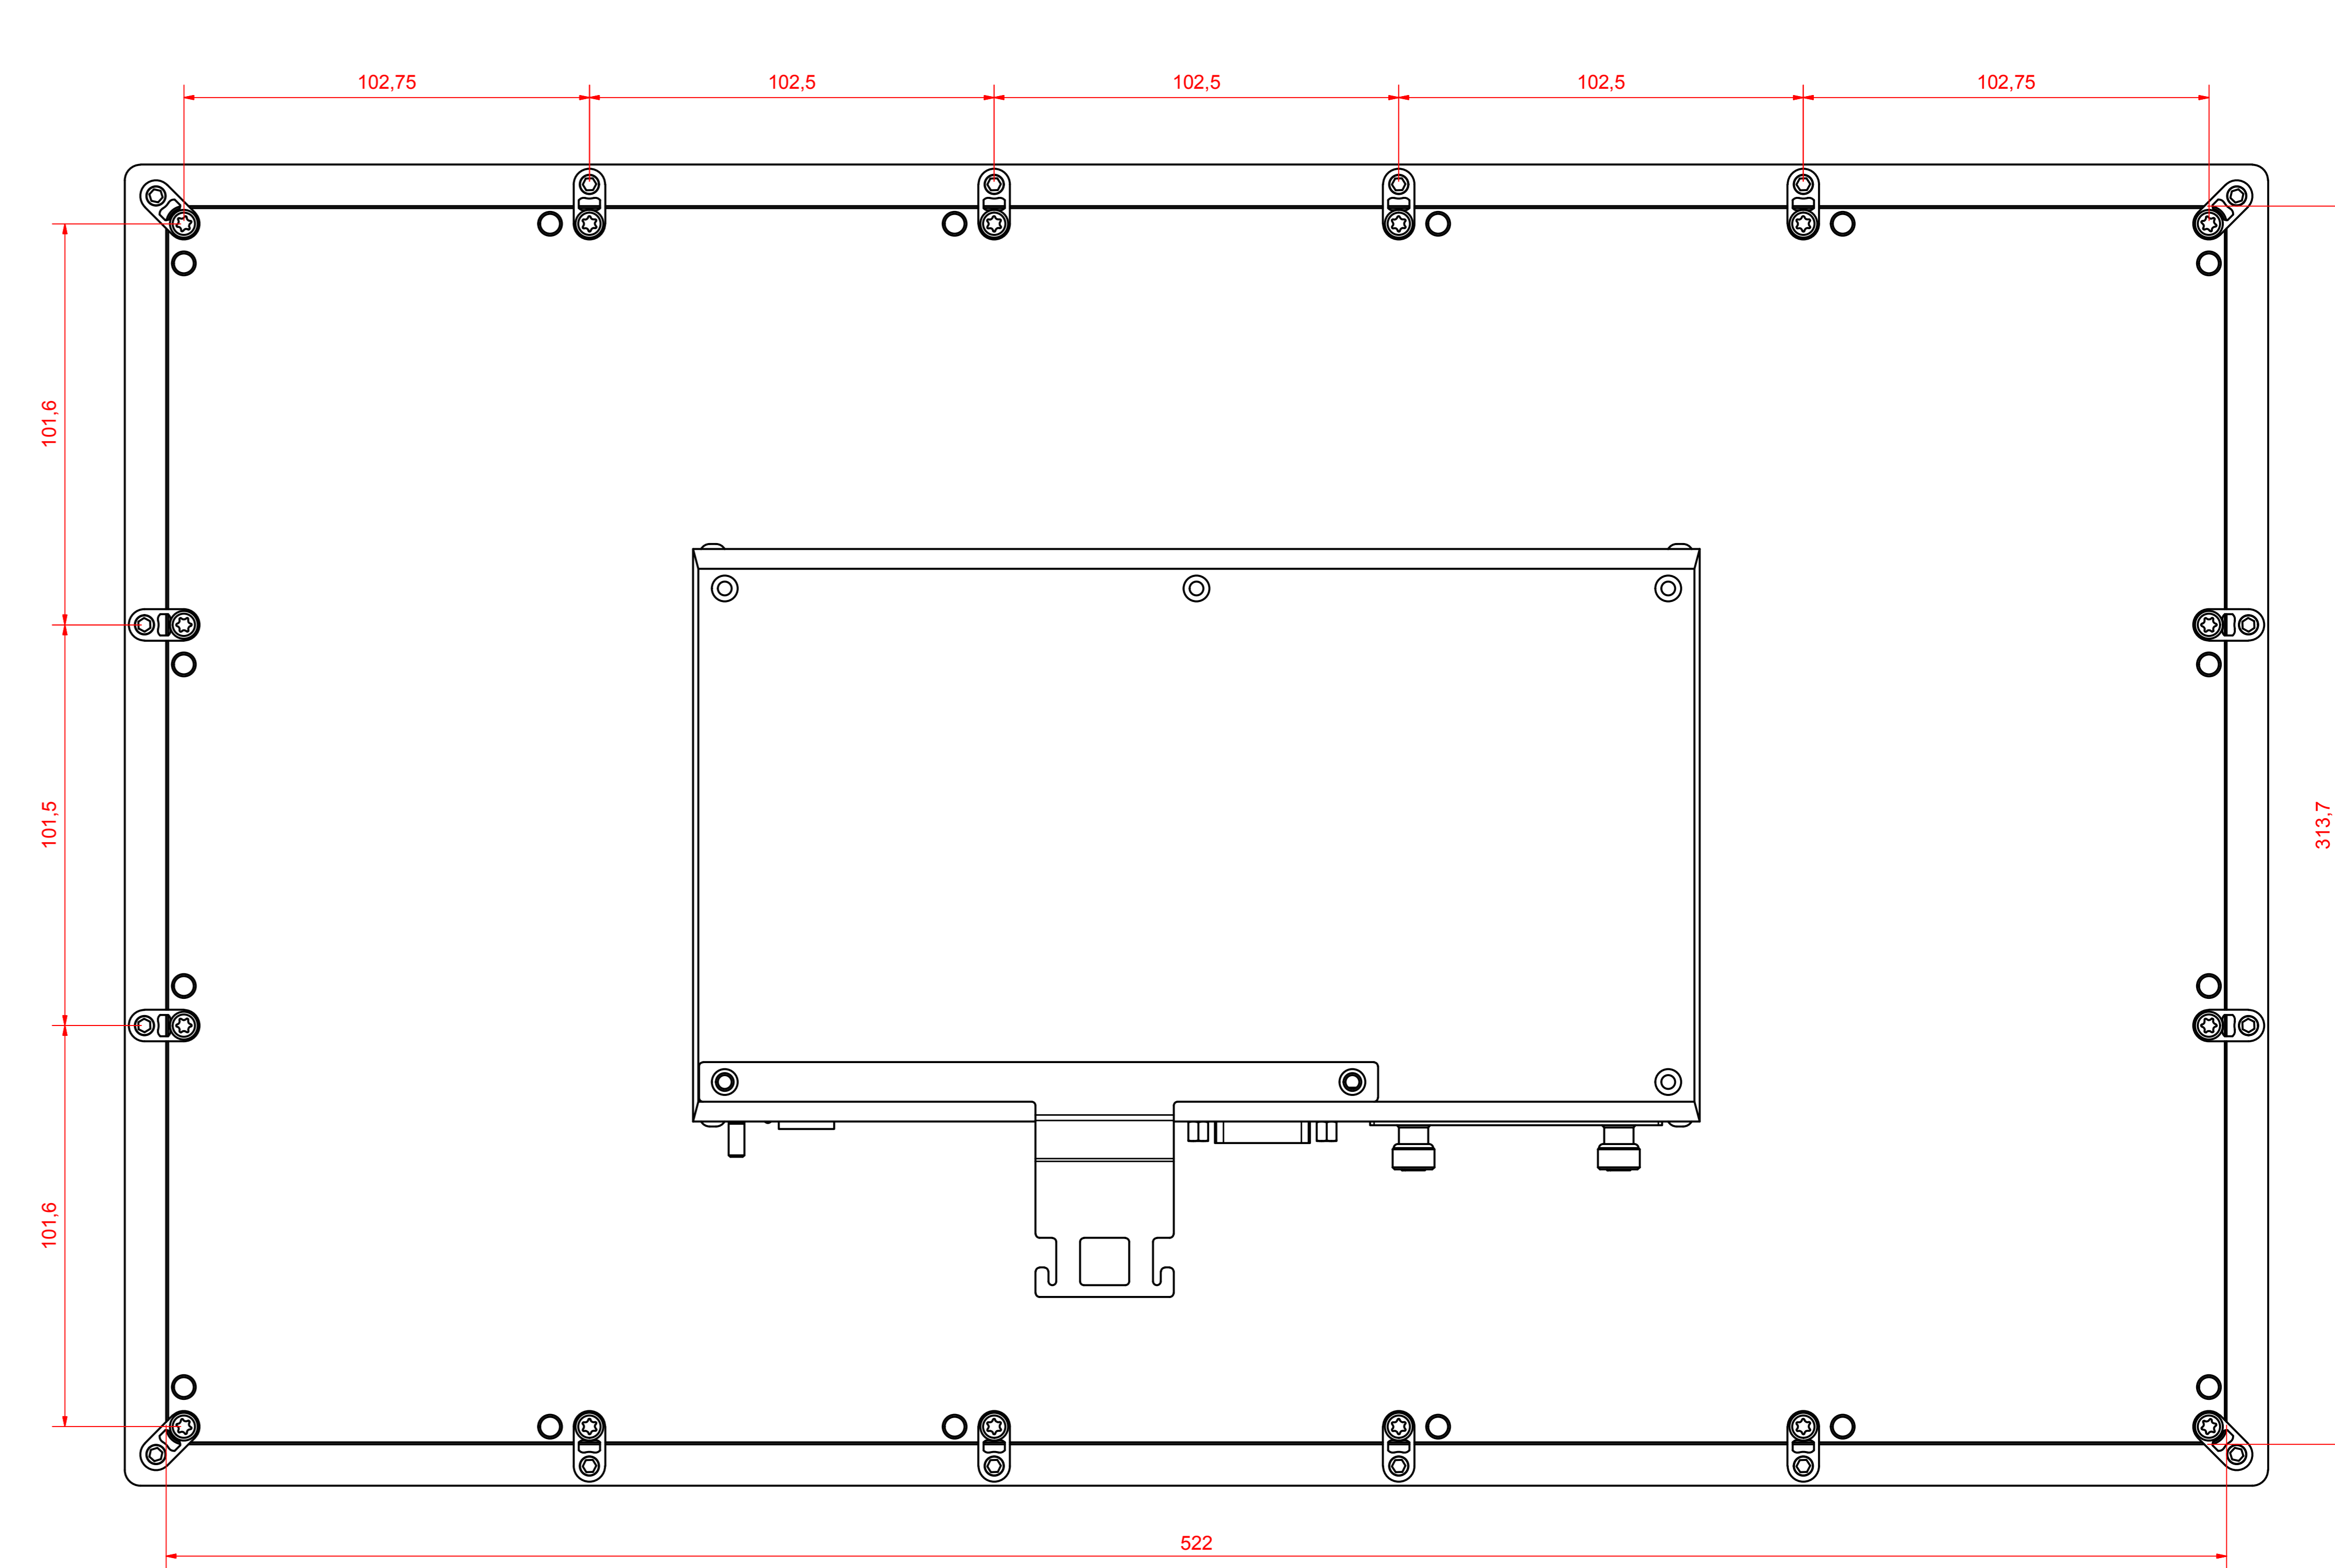

CPX2721-0010 Landscape
main dimensions and fixing points

dimensions in mm

bottom view

front view

left view

cut out dimensions: 522mm x 313,7mm

rear view