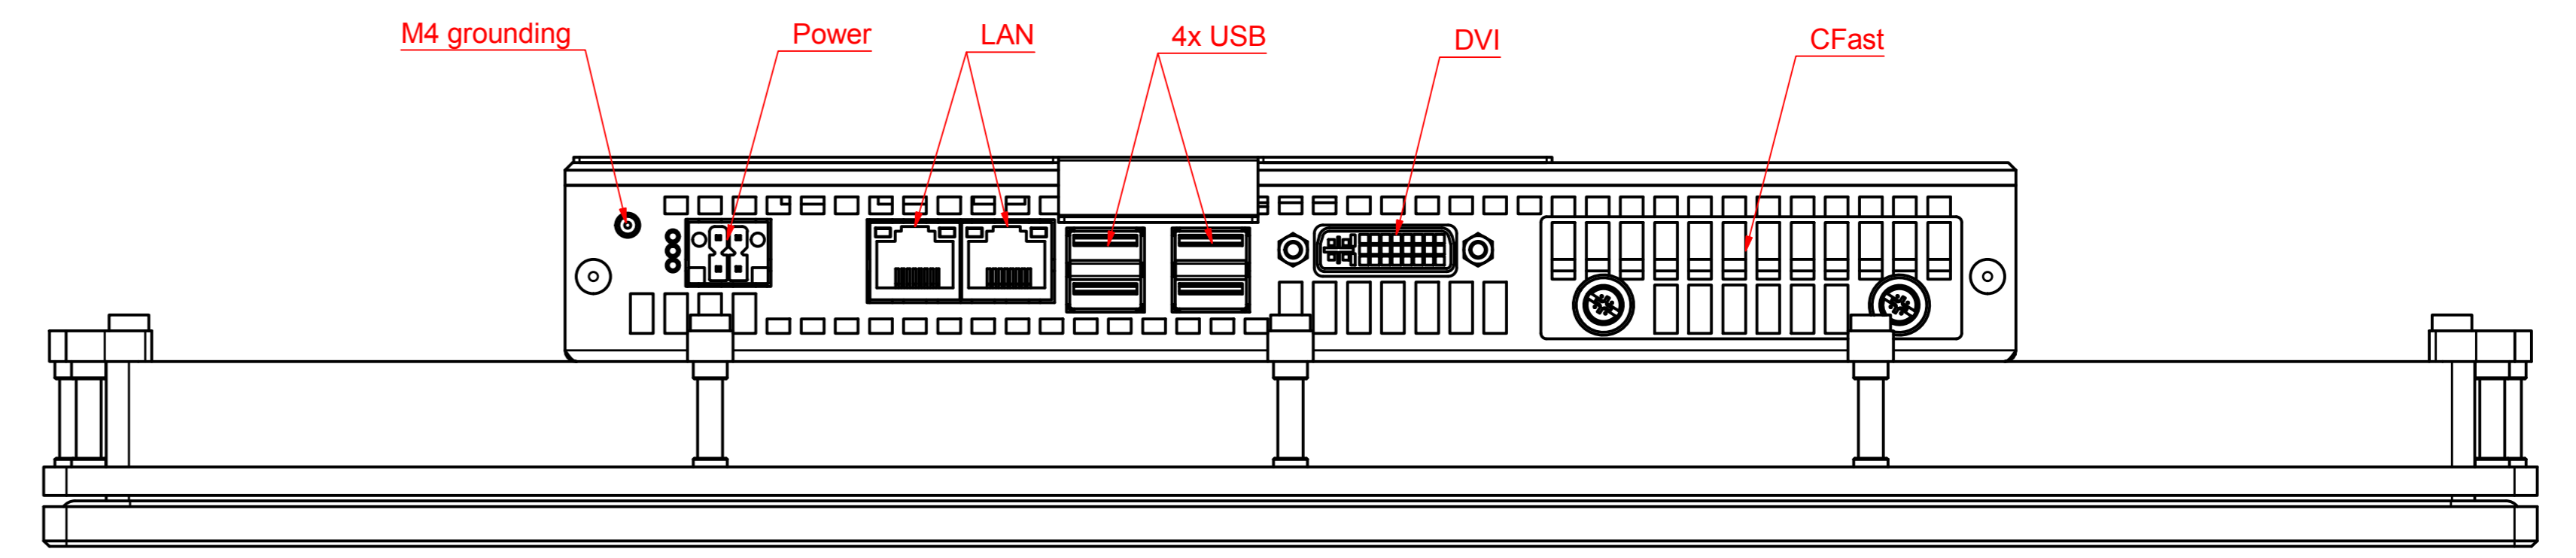

CPX2719-0010 Landscape
main dimensions and fixing points

dimensions in mm

front view

left view

bottom view

cut out dimensions: 348mm x 417.3mm

rear view