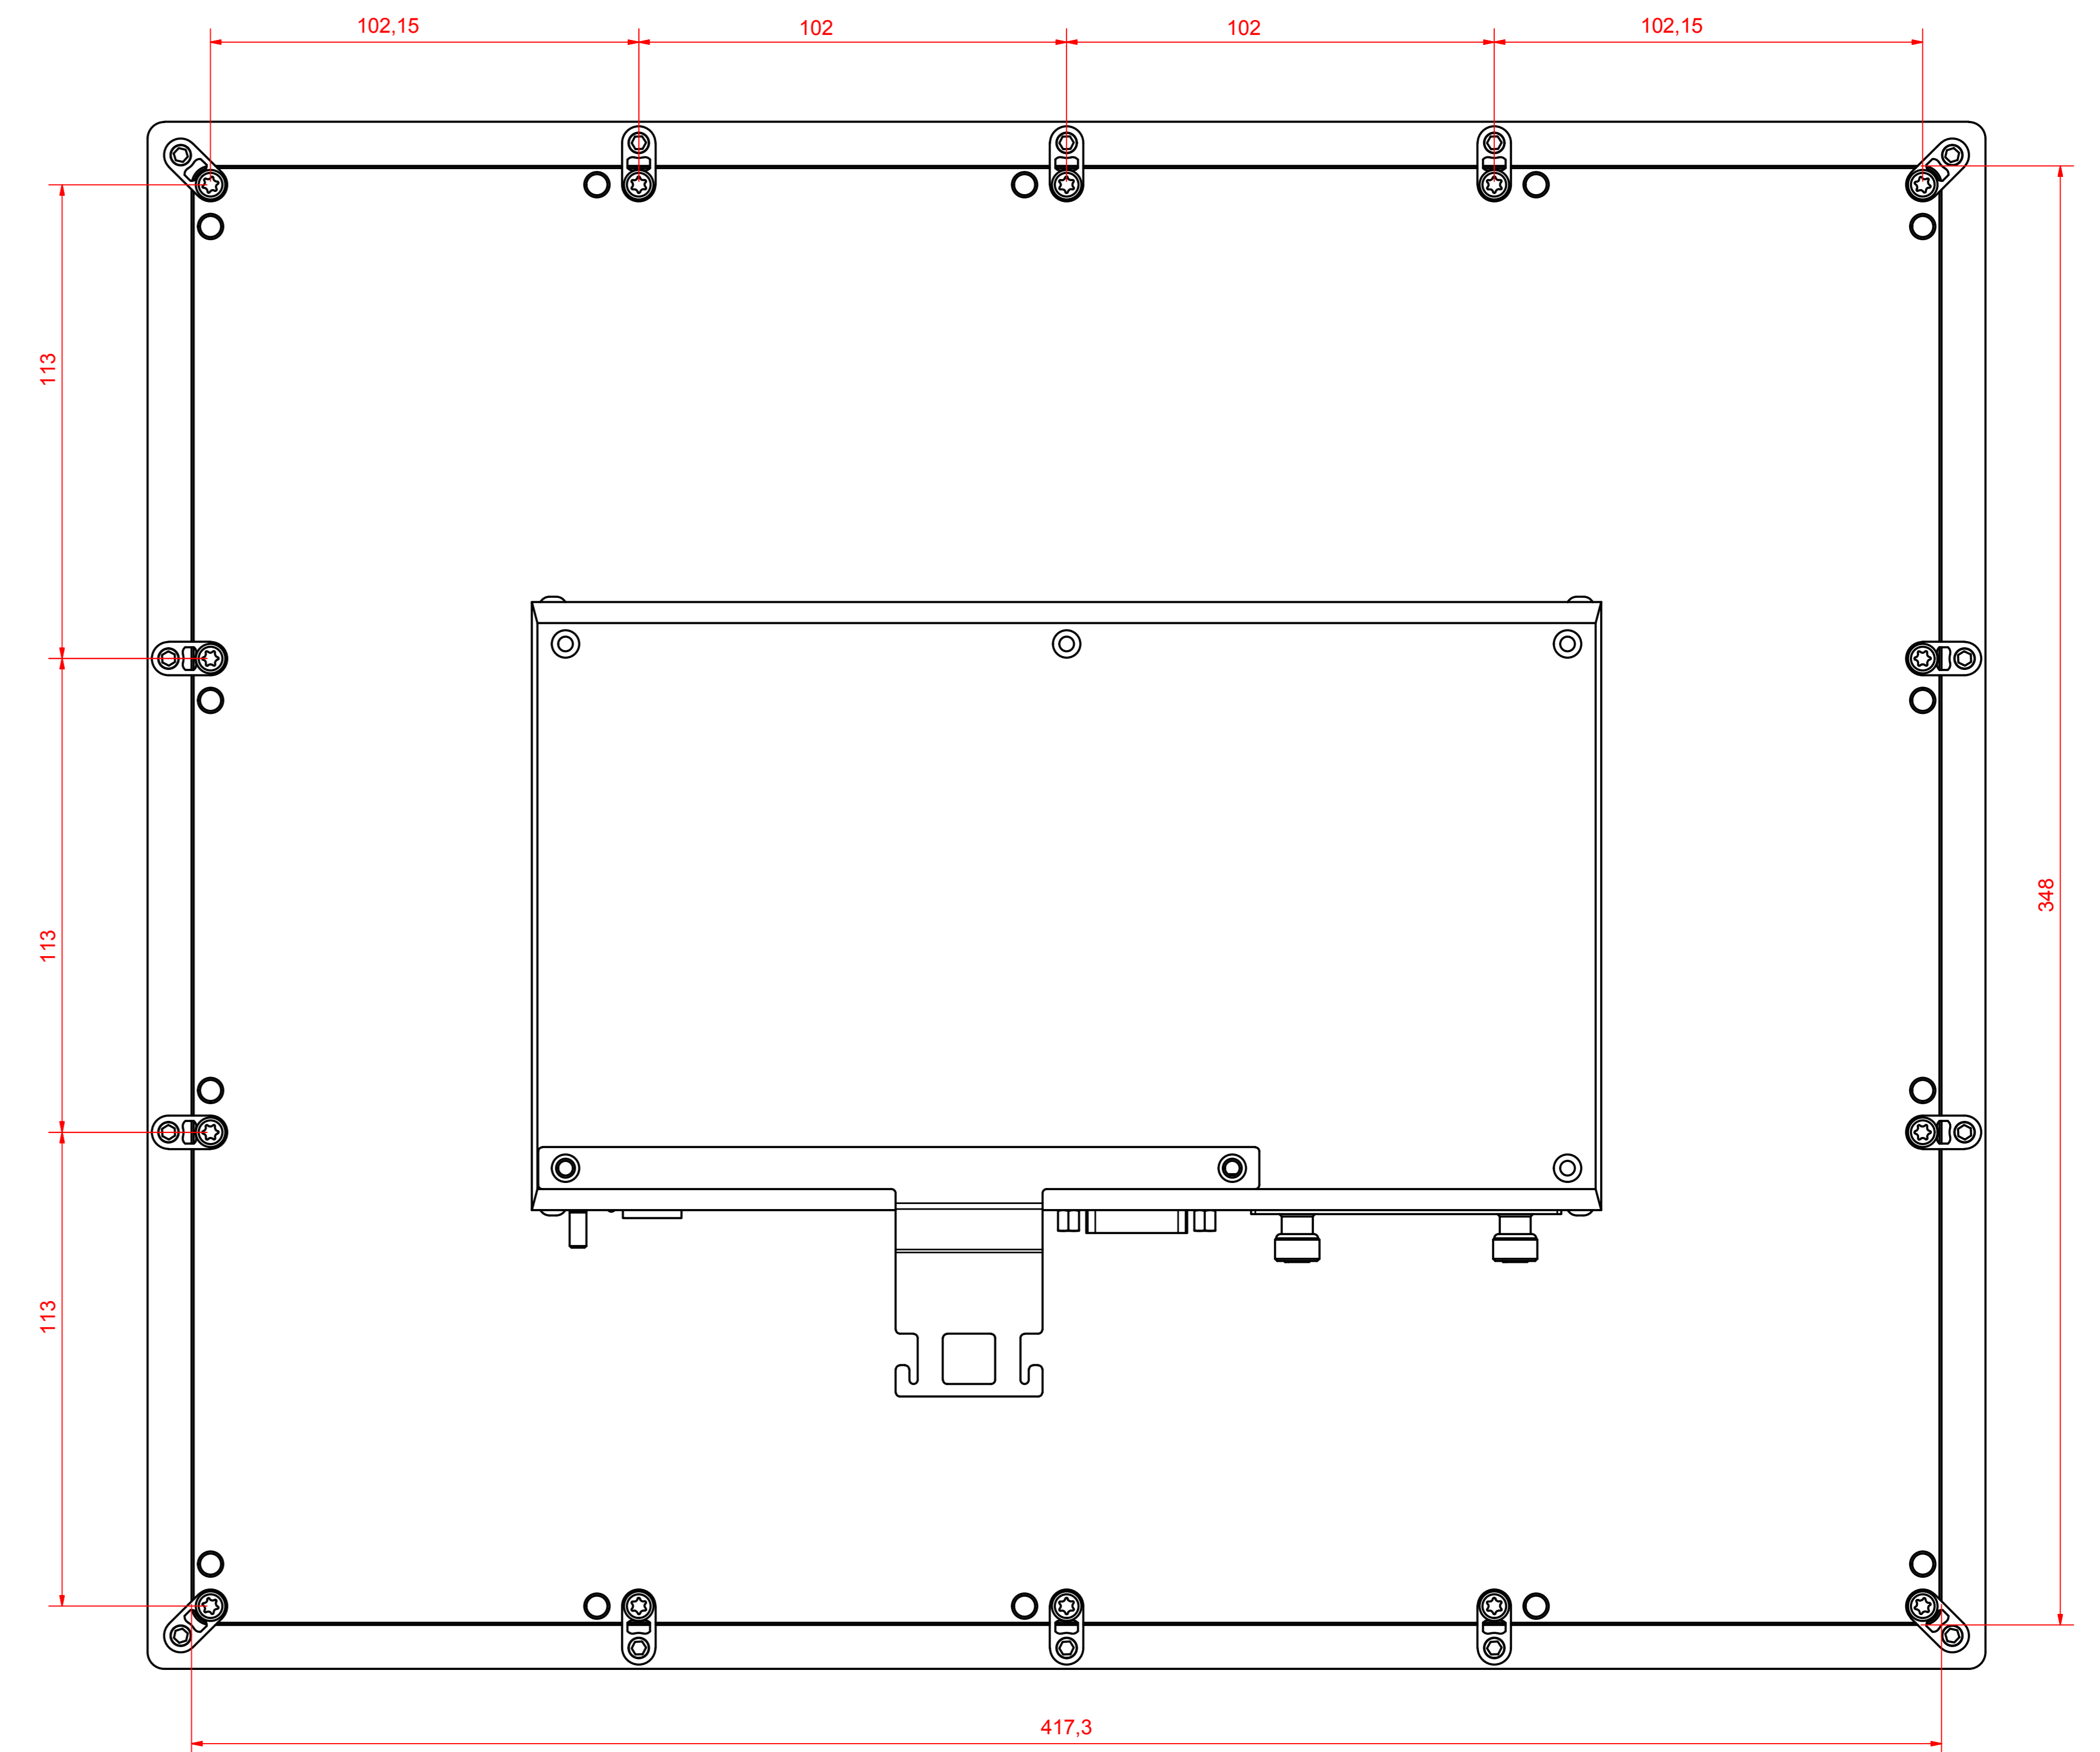

CPX2719-0010 Landscape
main dimensions and fixing points

dimensions in mm

front view

left view

bottom view

cut out dimensions: 348mm x 417.3mm

rear view