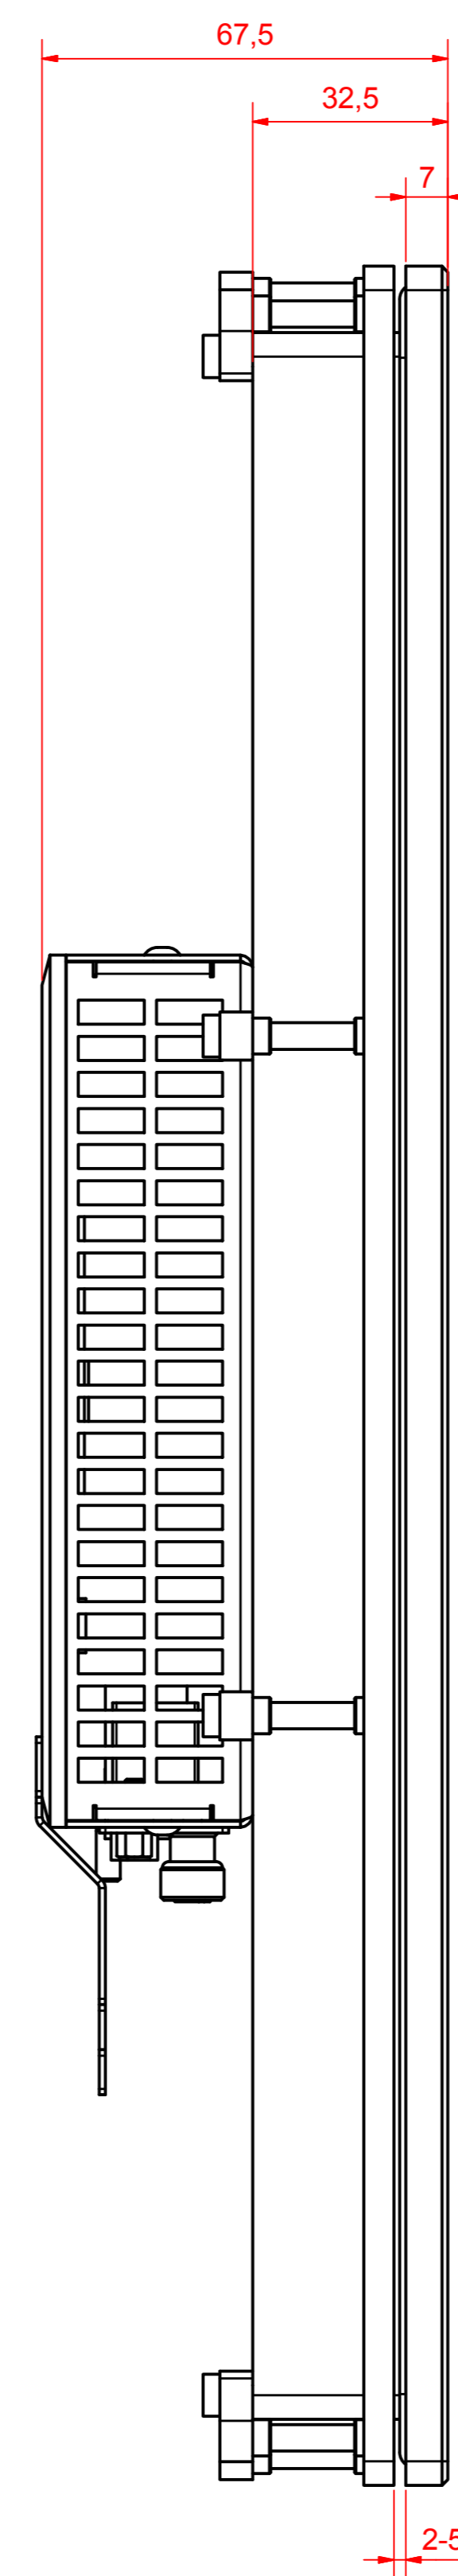

CPX2719-0010 Landscape
main dimensions and fixing points

dimensions in mm

front view

left view

bottom view

cut out dimensions: 348mm x 417.3mm

rear view