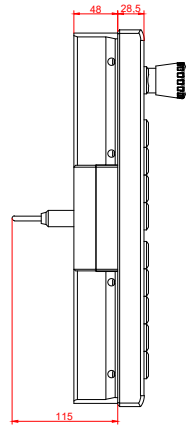

CP7732-0000, CP7732-0001
with
C9900-E878
C9900-M405

connection-console (by customer)
Rittal CP6206.490
Rittal CP6508.020

main dimensions and fixing points

front view

side view

rear view

mounting arm adapter from top

rear view

mounting arm adapter from bottom