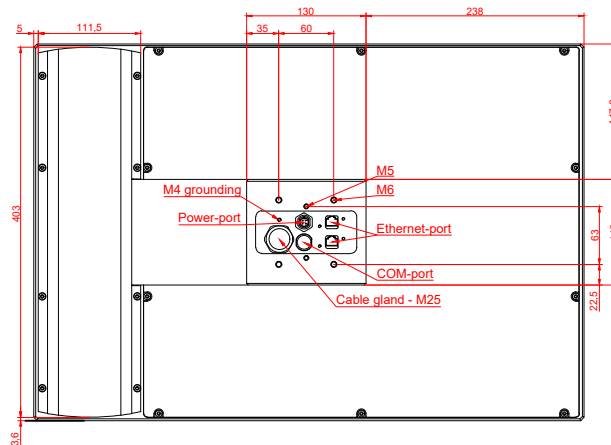

CP7732-0000, CP7732-0001
with
C9900-E878
C9900-M405

connection-console (by customer)
Rittal CP6206.490
Rittal CP6508.020

main dimensions and fixing points

front view

side view

rear view

mounting arm adapter from top

rear view

mounting arm adapter from bottom