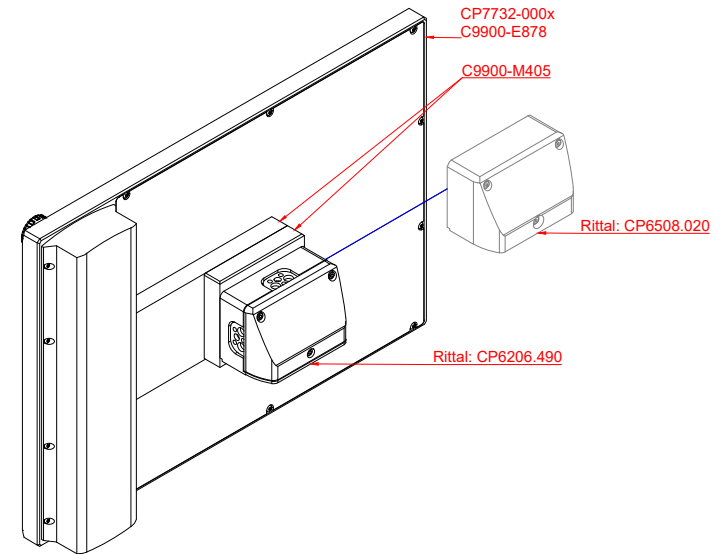

CP7732-0000, CP7732-0001
with
C9900-E878
C9900-M405

connection-console (by customer)
Rittal CP6206.490
Rittal CP6508.020

main dimensions and fixing points

front view

side view

rear view

mounting arm adapter from top

rear view

mounting arm adapter from bottom