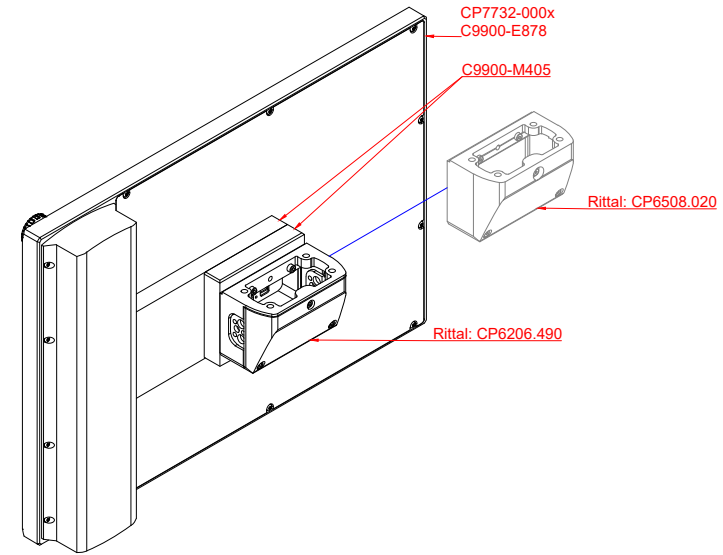

CP7732-0000, CP7732-0001
with
C9900-E878
C9900-M405

connection-console (by customer)
Rittal CP6206.490
Rittal CP6508.020

main dimensions and fixing points

front view

side view

rear view

mounting arm adapter from top

rear view

mounting arm adapter from bottom