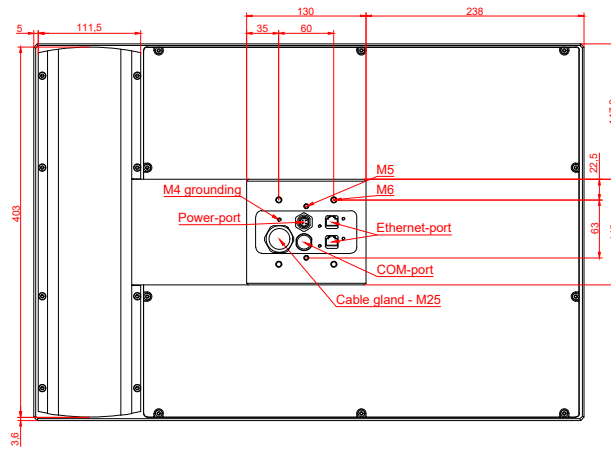

CP7732-0000, CP7732-0001
with
C9900-E878
C9900-M405

connection-console (by customer)
Rittal CP6206.490
Rittal CP6508.020

main dimensions and fixing points

front view

side view

rear view

mounting arm adapter from top

rear view

mounting arm adapter from bottom