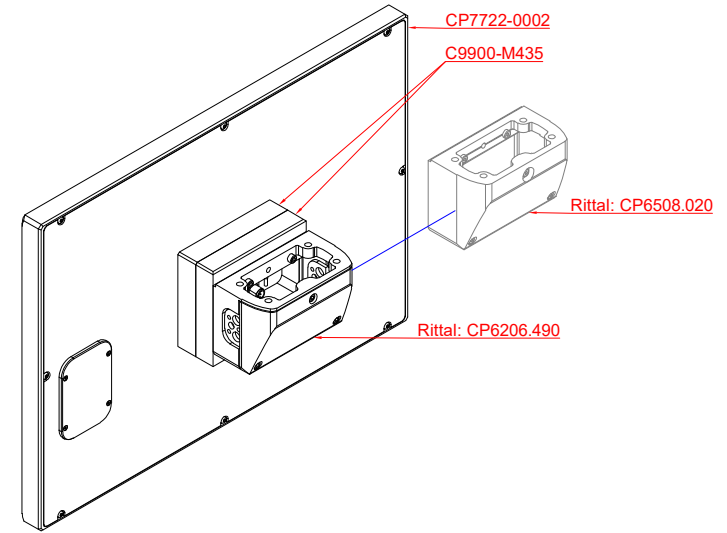

front view

side view

rear view

CP7722-0002
with
C9900-M435

connection-console
Rittal CP6206.490
Rittal CP6508.020

main dimensions and
fixing points

front view

side view

rear view