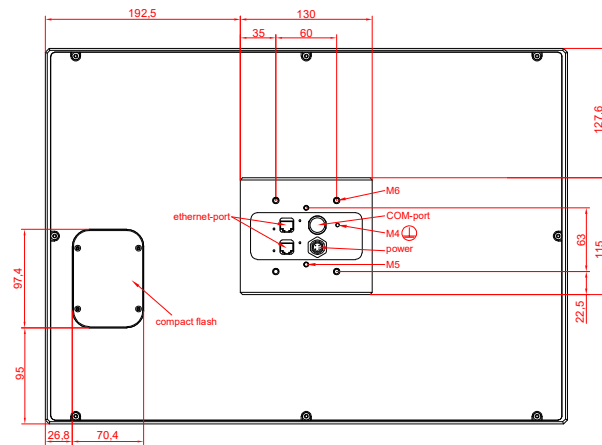

front view

side view

rear view

CP7722-0002
with
C9900-M435

connection-console
Rittal CP6206.490
Rittal CP6508.020

main dimensions and
fixing points

front view

side view

rear view