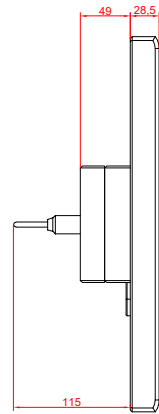

front view

side view

rear view

CP7722-0002
with
C9900-M435

connection-console
Rittal CP6206.490
Rittal CP6508.020

main dimensions and
fixing points

front view

side view

rear view