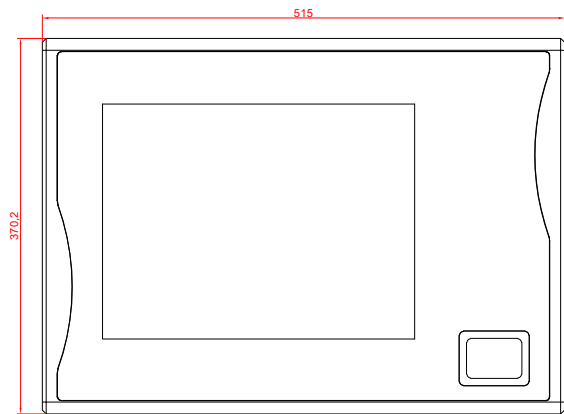

front view

side view

rear view

CP7722-0002
with
C9900-M435

connection-console
Rittal CP6206.490
Rittal CP6508.020

main dimensions and
fixing points

front view

side view

rear view