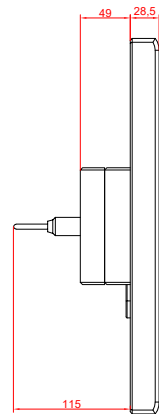

front view

side view

rear view

CP7722-0002
with
C9900-M435

connection-console
Rittal CP6206.490
Rittal CP6508.020

main dimensions and
fixing points

front view

side view

rear view