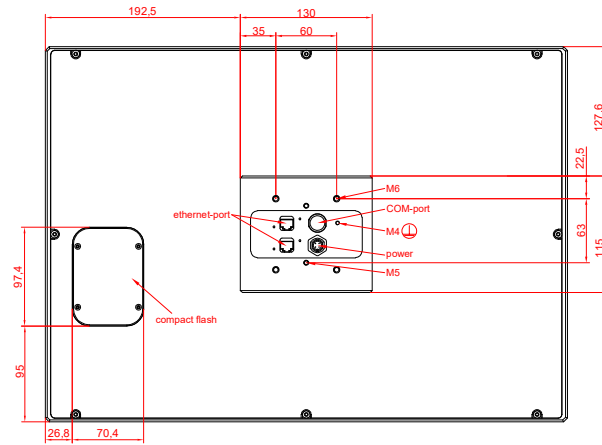

front view

side view

rear view

CP7722-0002
with
C9900-M435

connection-console
Rittal CP6206.490
Rittal CP6508.020

main dimensions and
fixing points

front view

side view

rear view