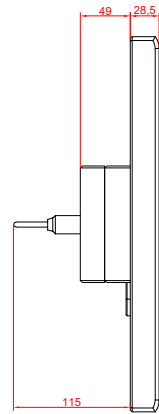

front view

CP7722-0001
with
C9900-M435

connection-console
Rittal CP6206.490
Rittal CP6508.020

main dimensions and
fixing points

side view

rear view

front view

side view

rear view