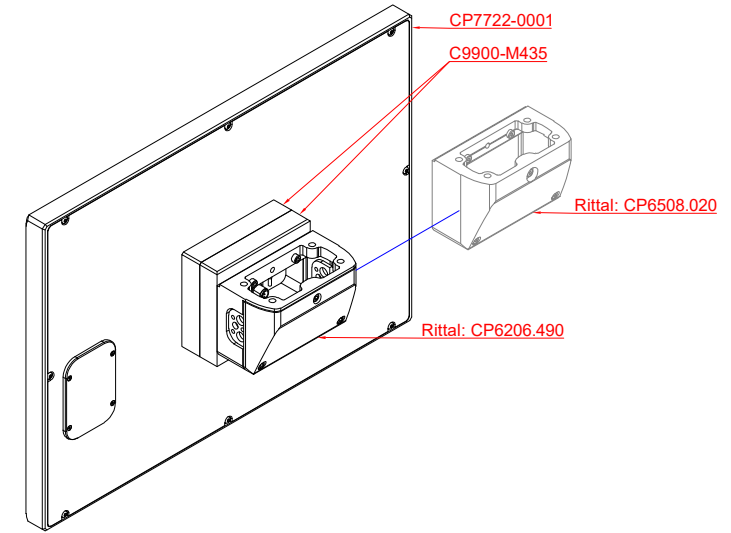

front view

CP7722-0001
with
C9900-M435

connection-console
Rittal CP6206.490
Rittal CP6508.020

main dimensions and
fixing points

side view

rear view

front view

side view

rear view