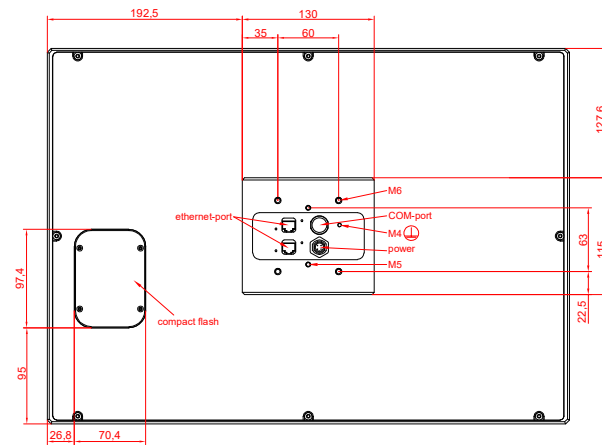

front view

CP7722-0001
with
C9900-M435

connection-console
Rittal CP6206.490
Rittal CP6508.020

main dimensions and
fixing points

side view

rear view

front view

side view

rear view