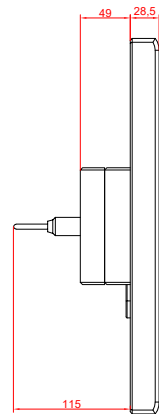

front view

CP7722-0001
with
C9900-M435

connection-console
Rittal CP6206.490
Rittal CP6508.020

main dimensions and
fixing points

side view

rear view

front view

side view

rear view