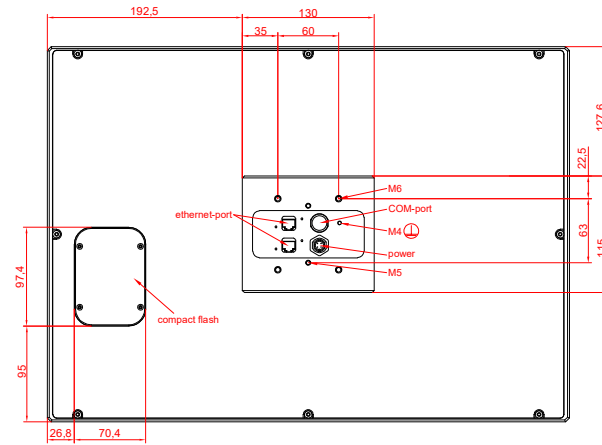

front view

CP7722-0001
with
C9900-M435

connection-console
Rittal CP6206.490
Rittal CP6508.020

main dimensions and
fixing points

side view

rear view

front view

side view

rear view