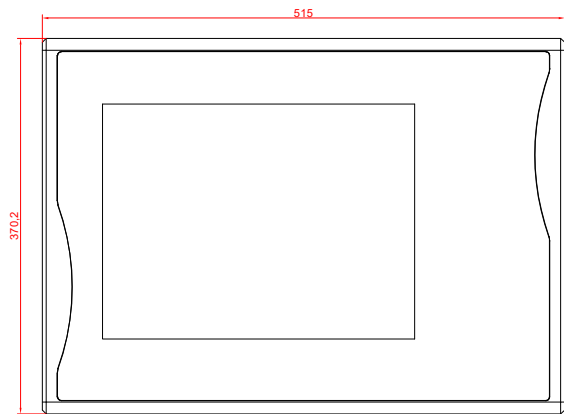

front view

CP7722-0001
with
C9900-M435

connection-console
Rittal CP6206.490
Rittal CP6508.020

main dimensions and
fixing points

side view

rear view

front view

side view

rear view