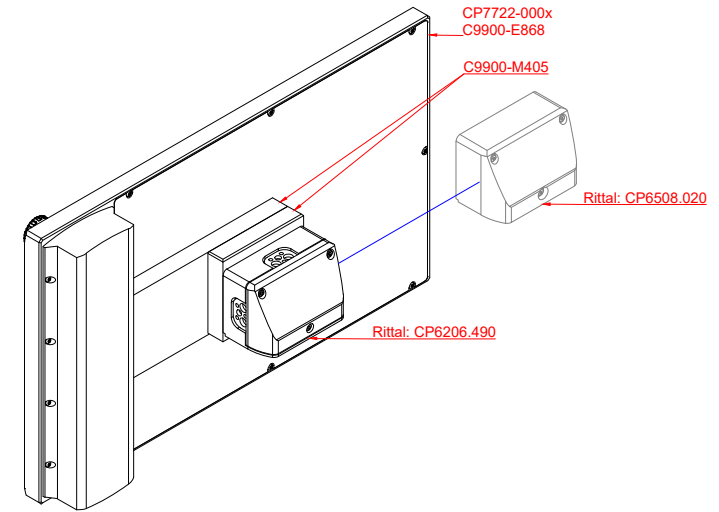

CP7722-0000, CP7712-0001
with
C9900-E868
C9900-M405

connection-console (by customer)
Rittal CP6206.490
Rittal CP6508.020

main dimensions and fixing points

front view

side view

rear view

mounting arm adapter from top

rear view

mounting arm adapter from bottom