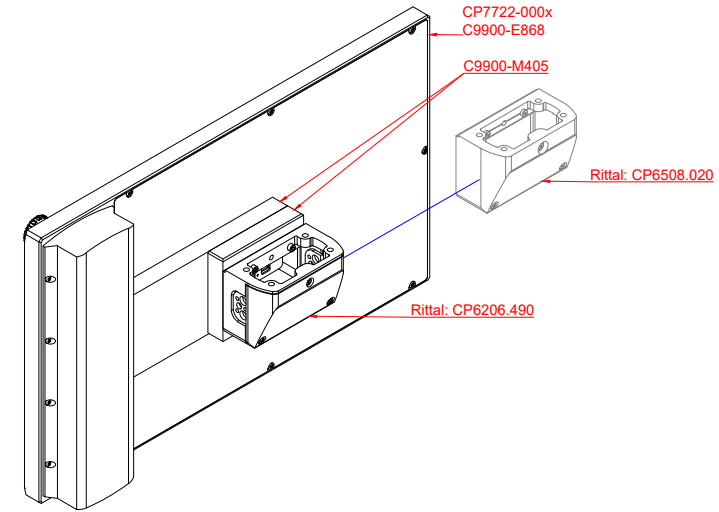

CP7722-0000, CP7712-0001
with
C9900-E868
C9900-M405

connection-console (by customer)
Rittal CP6206.490
Rittal CP6508.020

main dimensions and fixing points

front view

side view

rear view

mounting arm adapter from top

rear view

mounting arm adapter from bottom