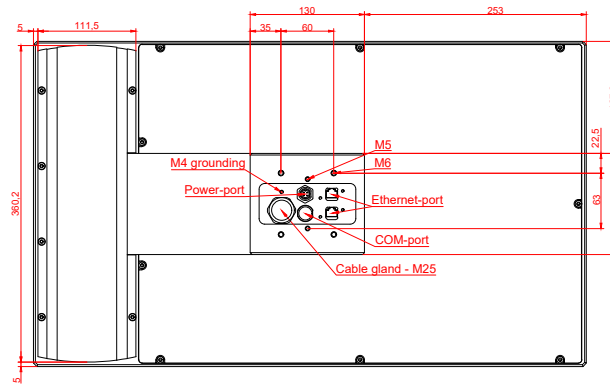

CP7722-0000, CP7712-0001
with
C9900-E868
C9900-M405

connection-console (by customer)
Rittal CP6206.490
Rittal CP6508.020

main dimensions and fixing points

front view

side view

rear view

mounting arm adapter from top

rear view

mounting arm adapter from bottom