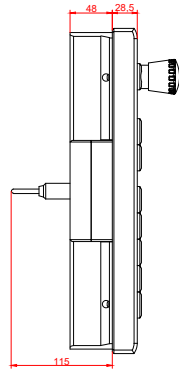

CP7722-0000, CP7712-0001
with
C9900-E868
C9900-M405

connection-console (by customer)
Rittal CP6206.490
Rittal CP6508.020

main dimensions and fixing points

front view

side view

rear view

mounting arm adapter from top

rear view

mounting arm adapter from bottom