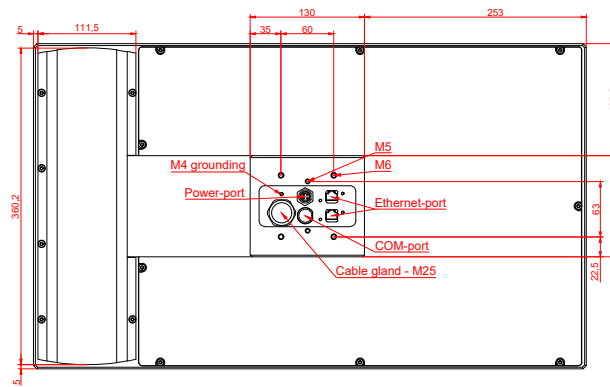

CP7722-0000, CP7712-0001
with
C9900-E868
C9900-M405

connection-console (by customer)
Rittal CP6206.490
Rittal CP6508.020

main dimensions and fixing points

front view

side view

rear view

mounting arm adapter from top

rear view

mounting arm adapter from bottom