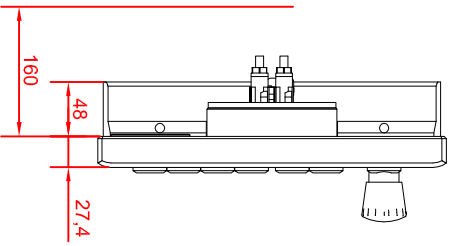

bottom view

front view

left view

rear view

CP7721-0002-E808  
arm adapter for  
Rolec - Tara - suspension adaption  
149.025.019

main dimensions and  
fixing points

dimensions in mm