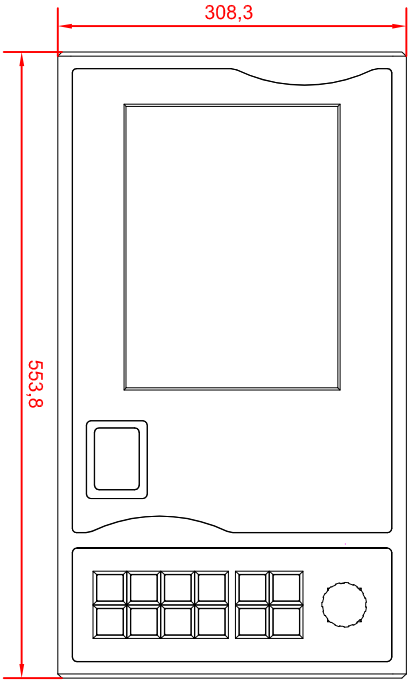

bottom view

front view

left view

rear view

CP7721-0002-E808  
arm adapter for  
Rolec - Tara - suspension adaption  
149.025.019

main dimensions and  
fixing points

dimensions in mm