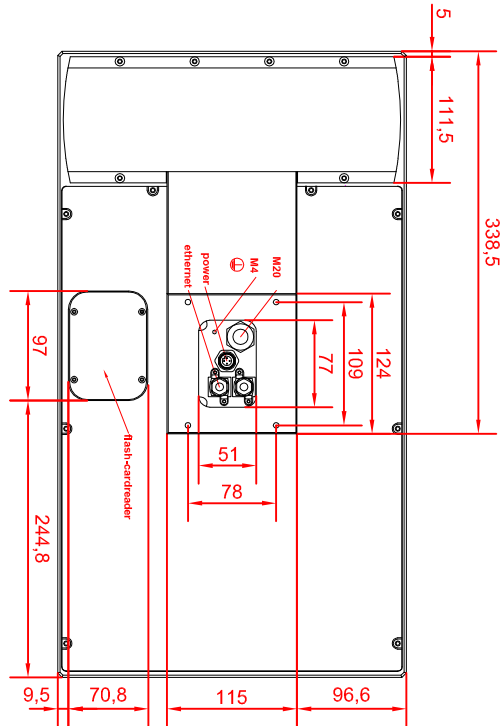

bottom view

front view

left view

rear view

CP7721-0002-E808  
arm adapter for  
Rolec - Tara - suspension adaption  
149.025.019

main dimensions and  
fixing points

dimensions in mm