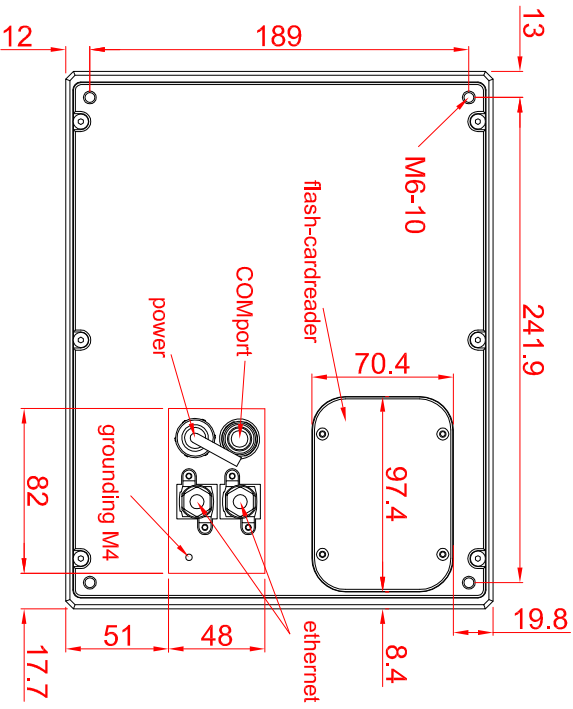

CP7719-0001
main dimensions and
fixing points

dimensions in mm

rear view

left view

front view