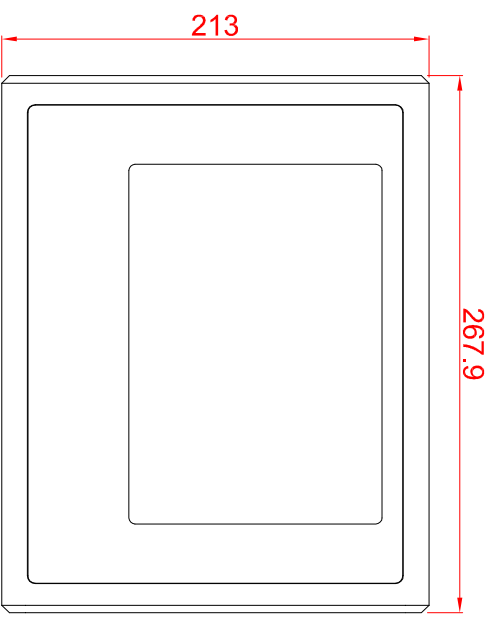

CP7719-0001
main dimensions and
fixing points

dimensions in mm

rear view

left view

front view