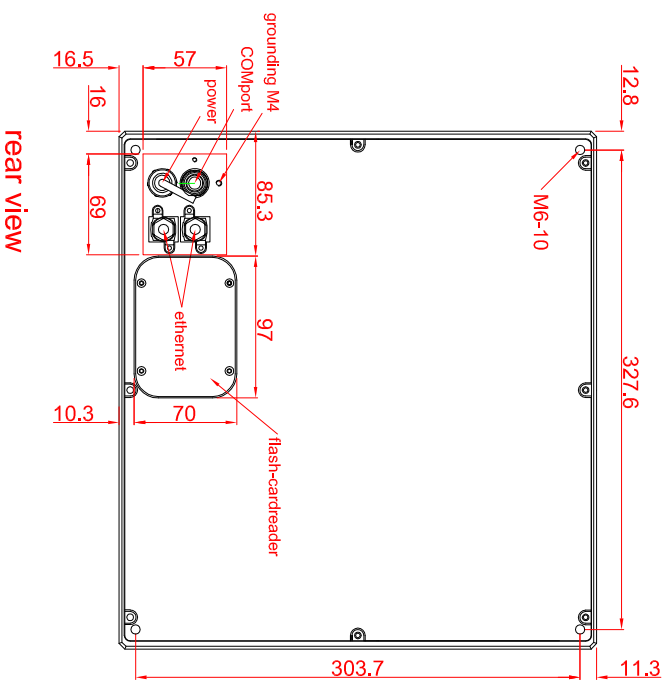

CP7711-0001

main dimensions and
fixing points

dimensions in mm

rear view

right view

front view