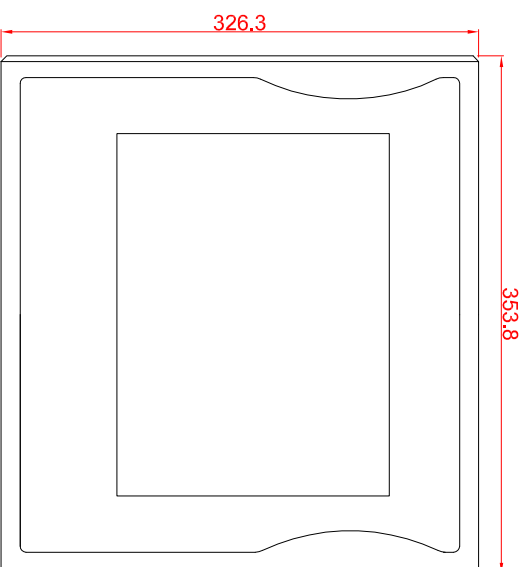

CP7711-0001

main dimensions and
fixing points

dimensions in mm

rear view

right view

front view