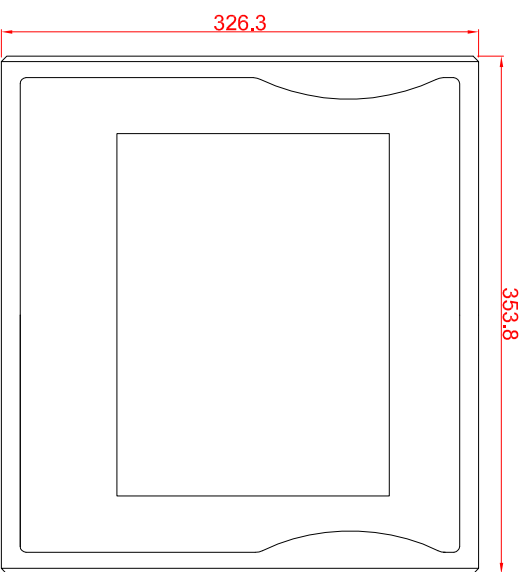

CP7711-0000

main dimensions and
fixing points

dimensions in mm

rear view

right view

front view