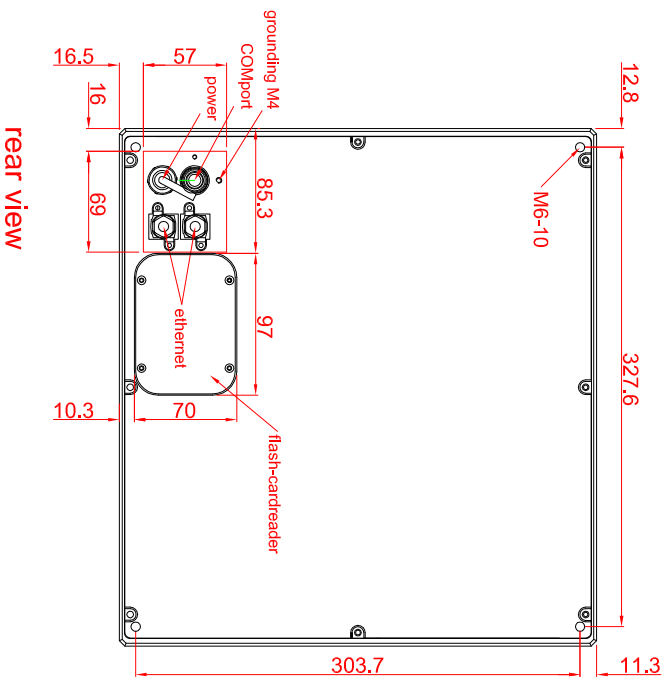

CP7711-0000

main dimensions and
fixing points

dimensions in mm

rear view

right view

front view