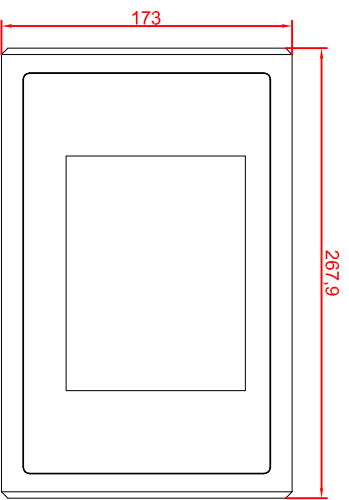

front view

left view

rear view

CP7709-0001-M435
 connection-console
 Rittal CP6508.020
 Rittal CP6501.170

main dimensions and
 fixing points

front view

left view

rear view