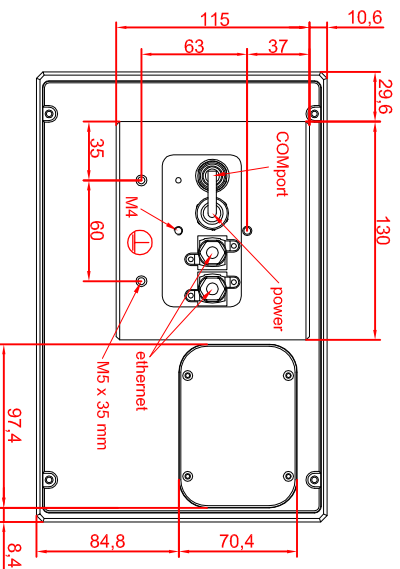

front view

left view

rear view

CP7709-0001-M435
 connection-console
 Rittal CP6508.020
 Rittal CP6501.170

main dimensions and
 fixing points

front view

left view

rear view