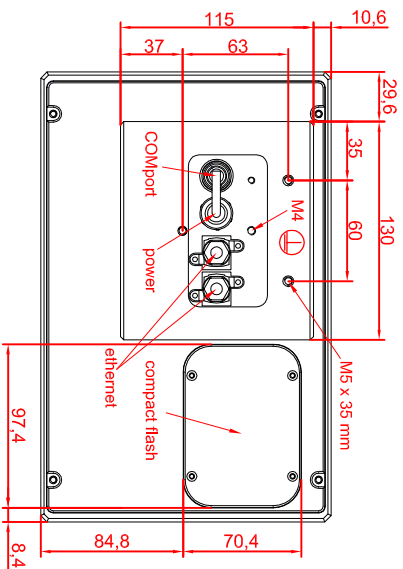

front view

left view

rear view

CP7709-0001-M435
 connection-console
 Rittal CP6508.020
 Rittal CP6501.170

main dimensions and
 fixing points

front view

left view

rear view