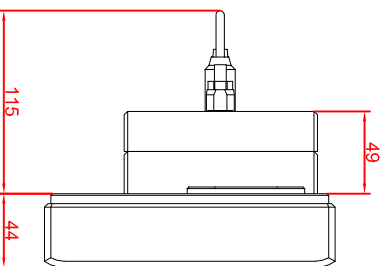

front view

left view

rear view

CP7709-0001-M435
 connection-console
 Rittal CP6508.020
 Rittal CP6501.170

main dimensions and
 fixing points

front view

left view

rear view