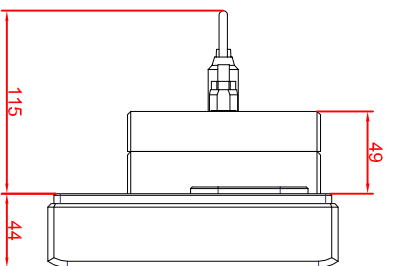

front view

left view

rear view

CP7709-0001-M435
 connection-console
 Rittal CP6508.020
 Rittal CP6501.170

main dimensions and
 fixing points

front view

left view

rear view