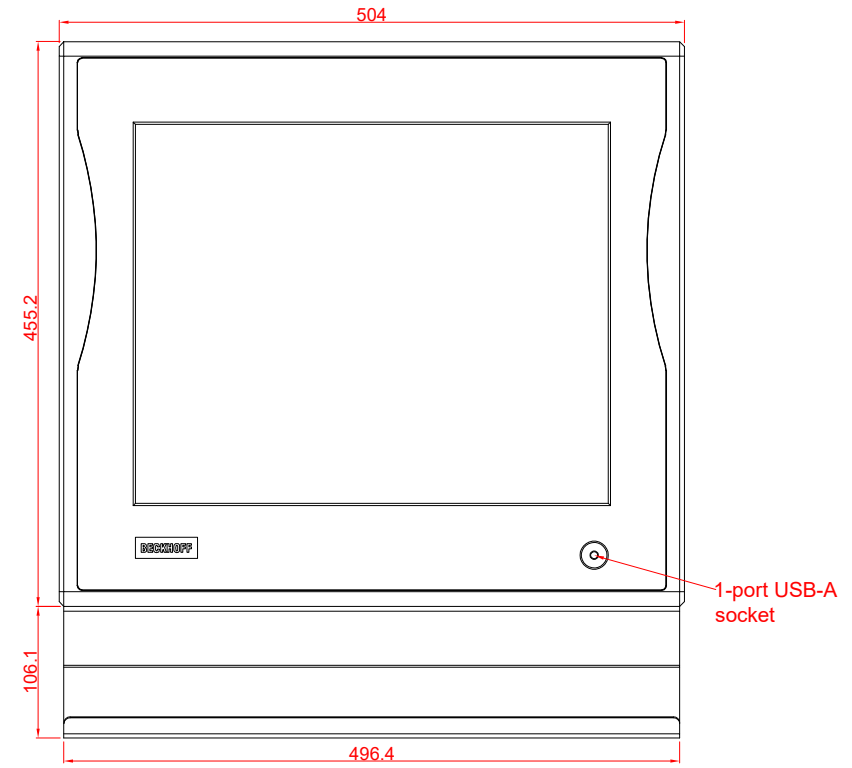

CP7703-0021-M400

main dimensions and  
fixing points

dimensions in mm

rear view

side view

front view