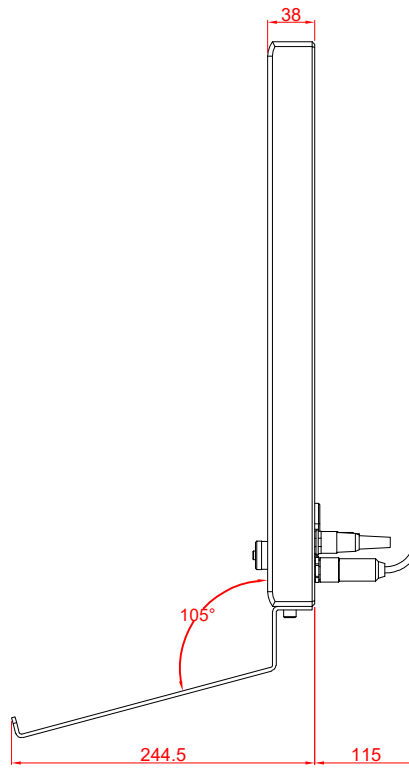

CP7703-0021-M400

main dimensions and  
fixing points

dimensions in mm

rear view

side view

front view