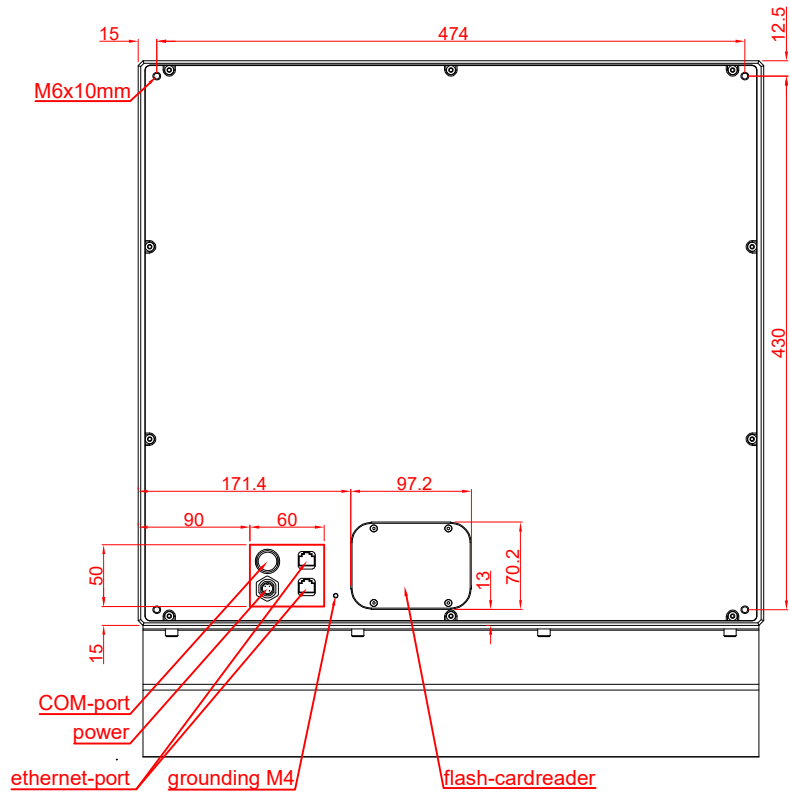

CP7703-0021-M400

main dimensions and  
fixing points

dimensions in mm

rear view

side view

front view