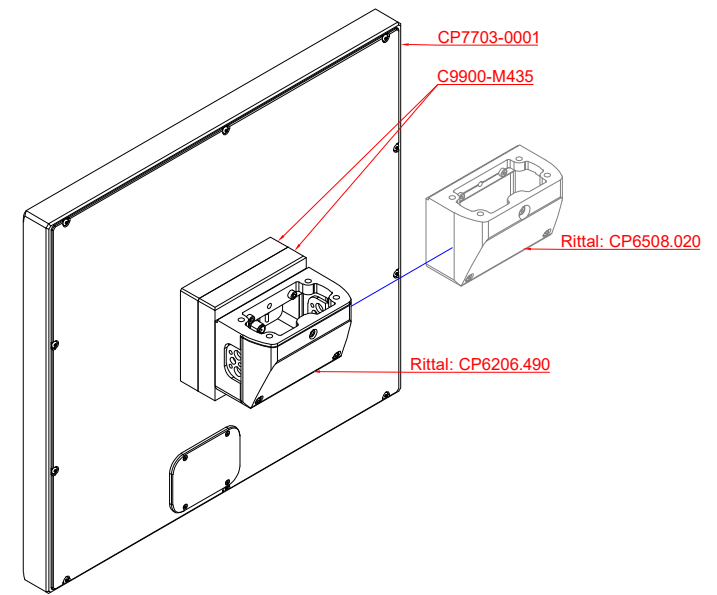

front view

side view

rear view

CP7703-0001
with
C9900-M435

connection-console
Rittal CP6206.490
Rittal CP6508.020

main dimensions and
fixing points

front view

side view

rear view