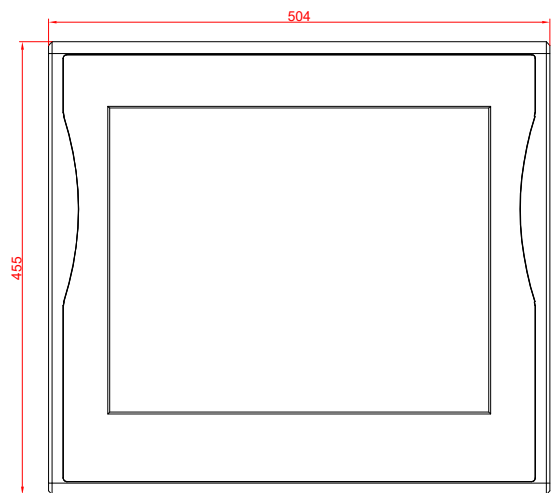

front view

side view

rear view

CP7703-0001
with
C9900-M435

connection-console
Rittal CP6206.490
Rittal CP6508.020

main dimensions and
fixing points

front view

side view

rear view