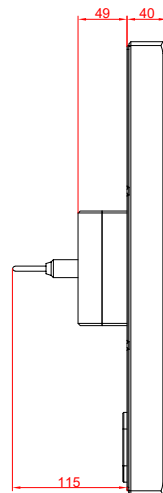

front view

side view

rear view

CP7703-0001
with
C9900-M435

connection-console
Rittal CP6206.490
Rittal CP6508.020

main dimensions and
fixing points

front view

side view

rear view