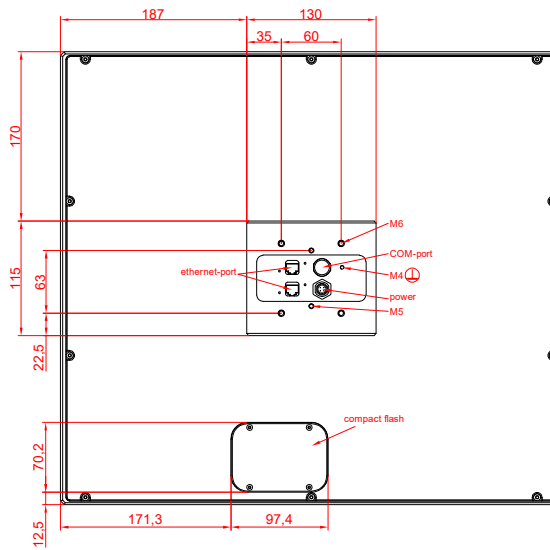

front view

side view

rear view

CP7703-0001
with
C9900-M435

connection-console
Rittal CP6206.490
Rittal CP6508.020

main dimensions and
fixing points

front view

side view

rear view