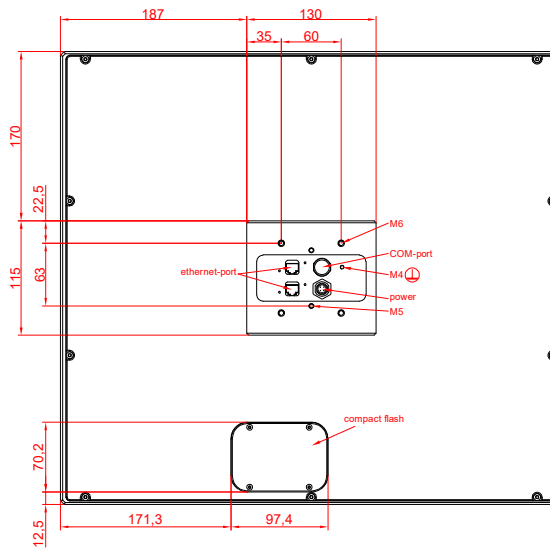

front view

side view

rear view

CP7703-0001
with
C9900-M435

connection-console
Rittal CP6206.490
Rittal CP6508.020

main dimensions and
fixing points

front view

side view

rear view