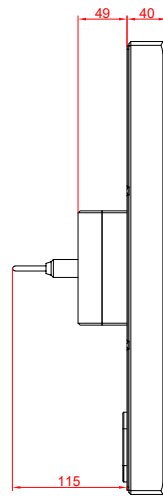

front view

side view

rear view

CP7703-0001
with
C9900-M435

connection-console
Rittal CP6206.490
Rittal CP6508.020

main dimensions and
fixing points

front view

side view

rear view