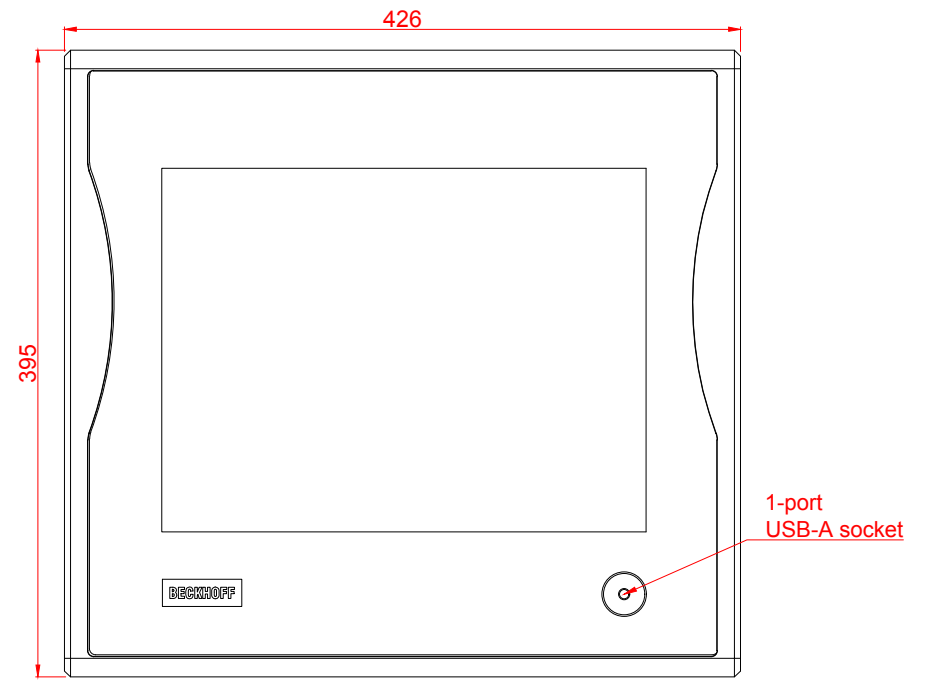

rear view

right view

front view

CP7702-0021-M433-E169

main dimensions and
fixing points

dimensions in mm