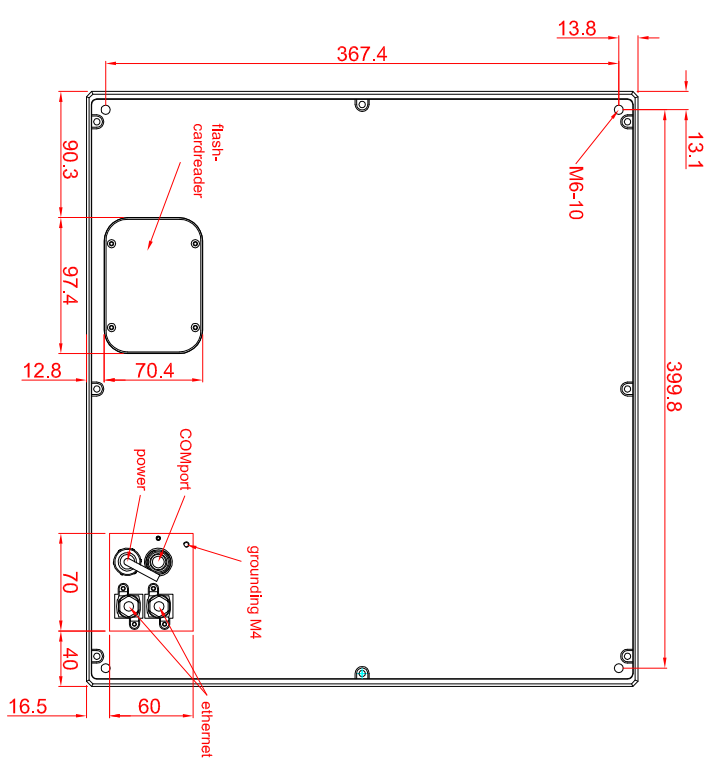

CP7702-0011
main dimensions and
fixing points

dimensions in mm

rear view

right view

front view