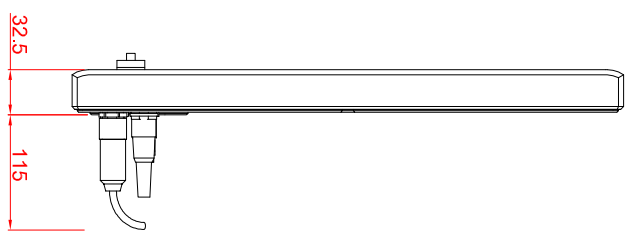

CP7702-0011
main dimensions and
fixing points

dimensions in mm

rear view

right view

front view