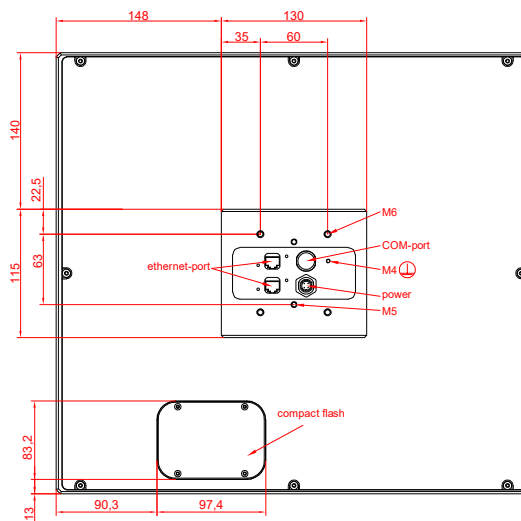

front view

side view

rear view

CP7702-0001
with
C9900-M435

connection-console
Rittal CP6206.490
Rittal CP6508.020

main dimensions and
fixing points

front view

side view

rear view