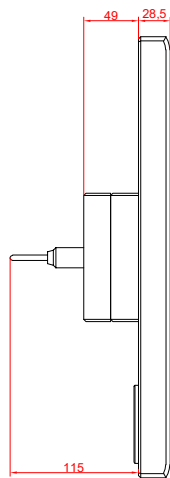

front view

side view

rear view

CP7702-0001
with
C9900-M435

connection-console
Rittal CP6206.490
Rittal CP6508.020

main dimensions and
fixing points

front view

side view

rear view