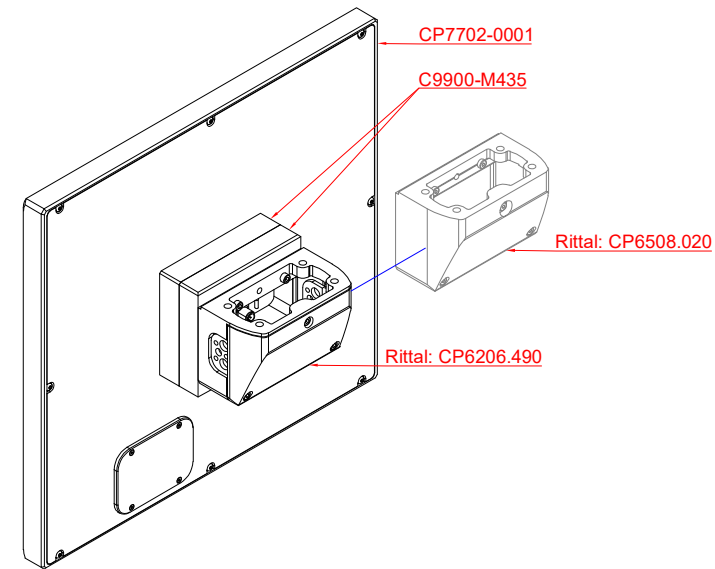

front view

side view

rear view

CP7702-0001
with
C9900-M435

connection-console
Rittal CP6206.490
Rittal CP6508.020

main dimensions and
fixing points

front view

side view

rear view