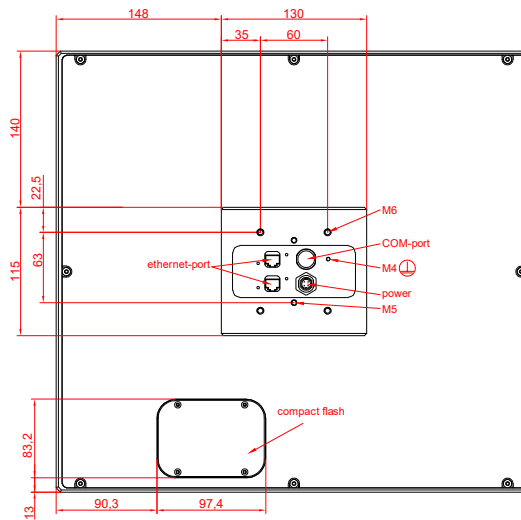

front view

side view

rear view

CP7702-0001
with
C9900-M435

connection-console
Rittal CP6206.490
Rittal CP6508.020

main dimensions and
fixing points

front view

side view

rear view