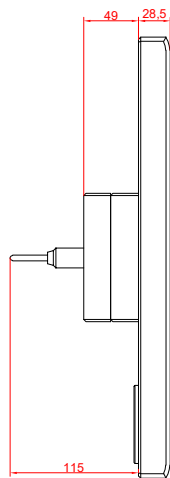

front view

side view

rear view

CP7702-0001
with
C9900-M435

connection-console
Rittal CP6206.490
Rittal CP6508.020

main dimensions and
fixing points

front view

side view

rear view