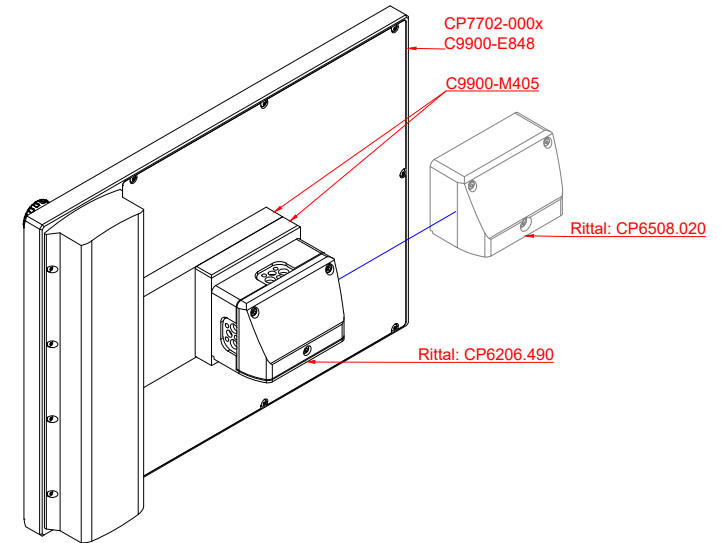

CP7702-0000, CP7702-0001  
with  
C9900-E848  
C9900-M405

connection-console (by customer)  
Rittal CP6206.490  
Rittal CP6508.020

main dimensions and fixing points

front view

side view

rear view

mounting arm adapter from top

rear view

mounting arm adapter from bottom