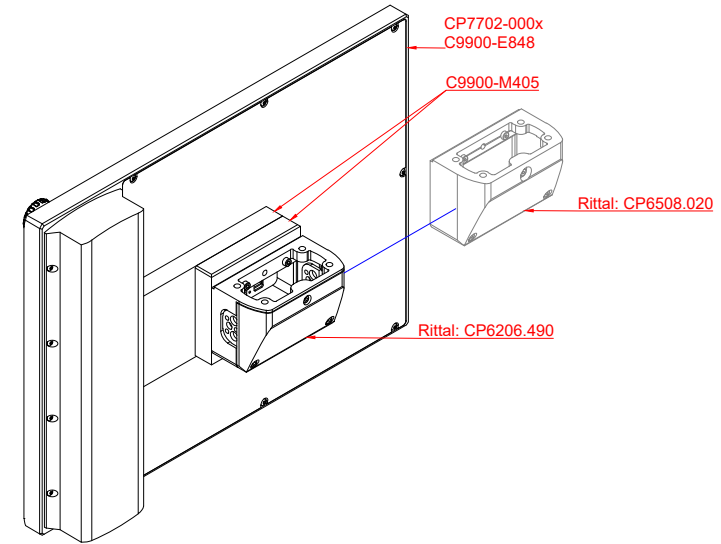

CP7702-0000, CP7702-0001  
with  
C9900-E848  
C9900-M405

connection-console (by customer)  
Rittal CP6206.490  
Rittal CP6508.020

main dimensions and fixing points

front view

side view

rear view

mounting arm adapter from top

rear view

mounting arm adapter from bottom