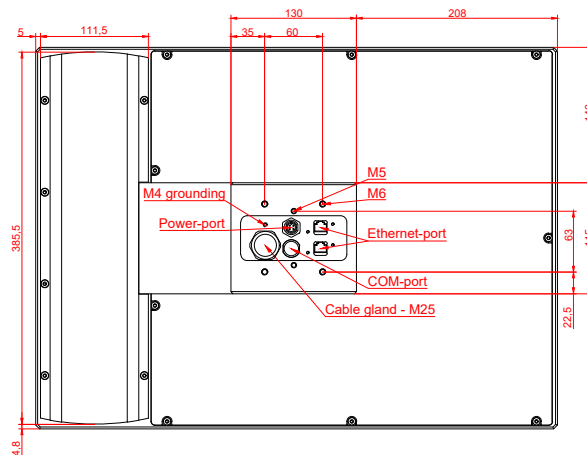

CP7702-0000, CP7702-0001  
with  
C9900-E848  
C9900-M405

connection-console (by customer)  
Rittal CP6206.490  
Rittal CP6508.020

main dimensions and fixing points

front view

side view

rear view

mounting arm adapter from top

rear view

mounting arm adapter from bottom