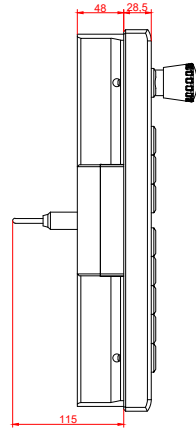

CP7702-0000, CP7702-0001  
with  
C9900-E848  
C9900-M405

connection-console (by customer)  
Rittal CP6206.490  
Rittal CP6508.020

main dimensions and fixing points

front view

side view

rear view

mounting arm adapter from top

rear view

mounting arm adapter from bottom