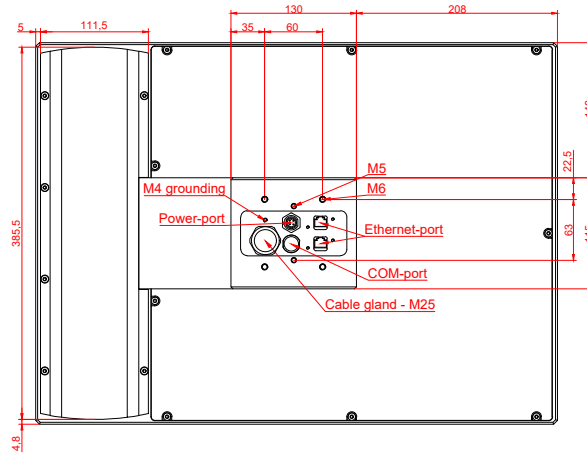

CP7702-0000, CP7702-0001  
with  
C9900-E848  
C9900-M405

connection-console (by customer)  
Rittal CP6206.490  
Rittal CP6508.020

main dimensions and fixing points

front view

side view

rear view

mounting arm adapter from top

rear view

mounting arm adapter from bottom