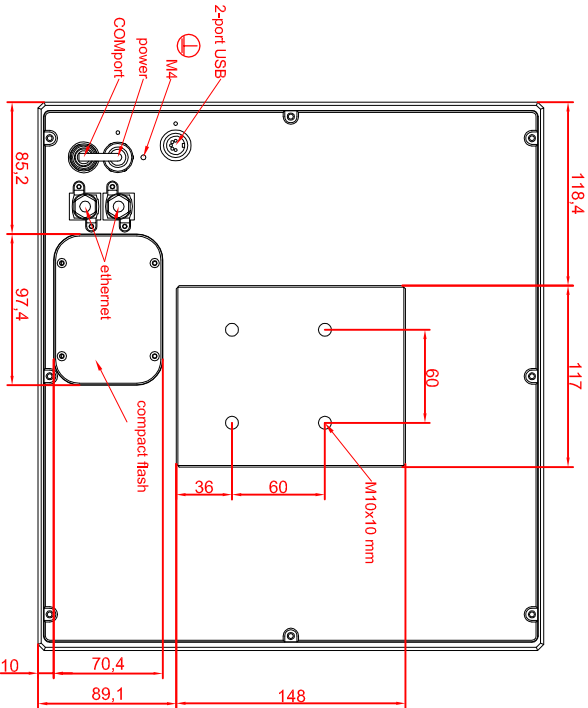

CP7701-0001-M421-E169
connection-console
Rittal CP6521.000

main dimensions and
fixing points

rear view

right view

front view