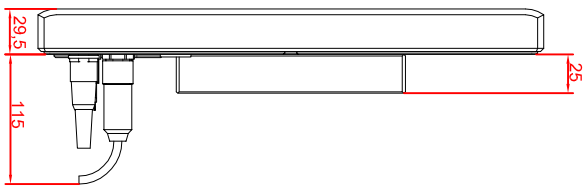

CP7701-0001-M421-E169
connection-console
Rittal CP6521.000

main dimensions and
fixing points

rear view

right view

front view