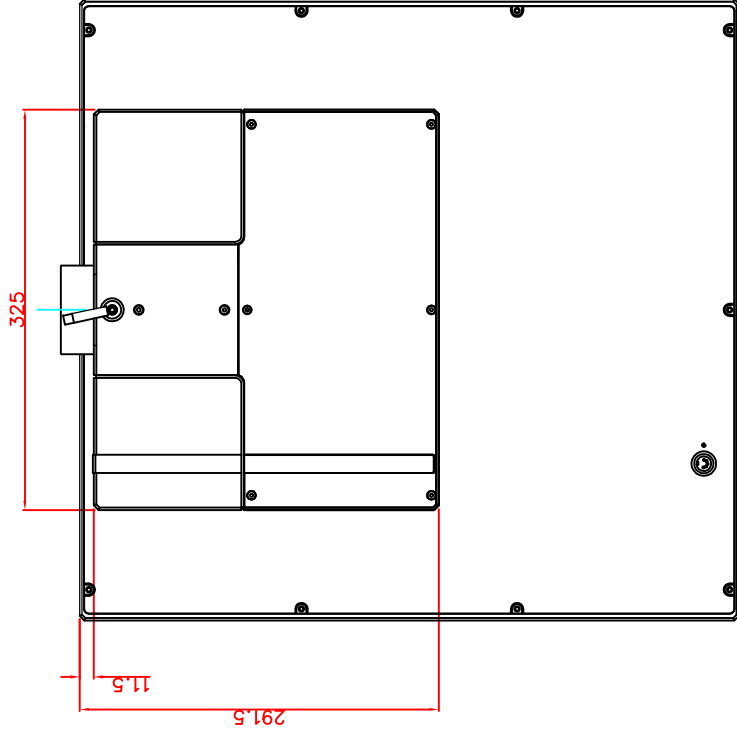

front view

left view

rear view

CP7233-0002-E169

Ø48 mm fixingtube

main dimensions and fixing points

dimensions in mm

top view