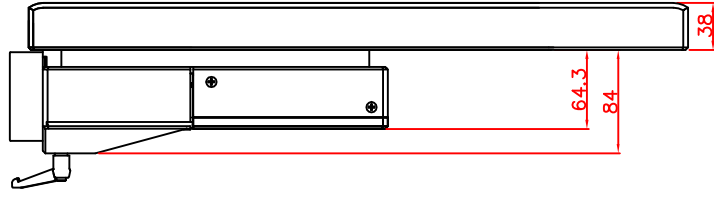

front view

left view

rear view

CP7233-0002-E169

Ø48 mm fixingtube

main dimensions and fixing points

dimensions in mm

top view