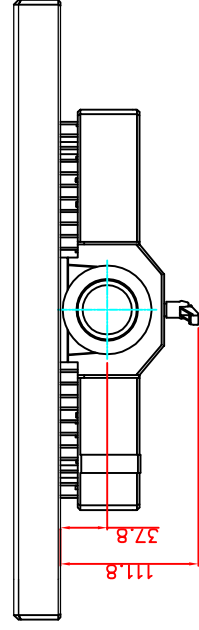

front view

left view

rear view

CP7233-0002-E169

Ø48 mm fixingtube

main dimensions and fixing points

dimensions in mm

top view