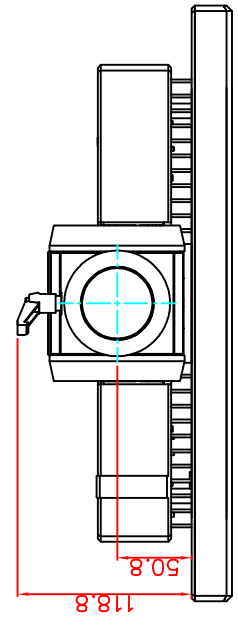

front view

left view

rear view

bottom view

CP7231-0000-M163

Ø48 mm fixingtube

main dimensions and fixing points

dimensions in mm