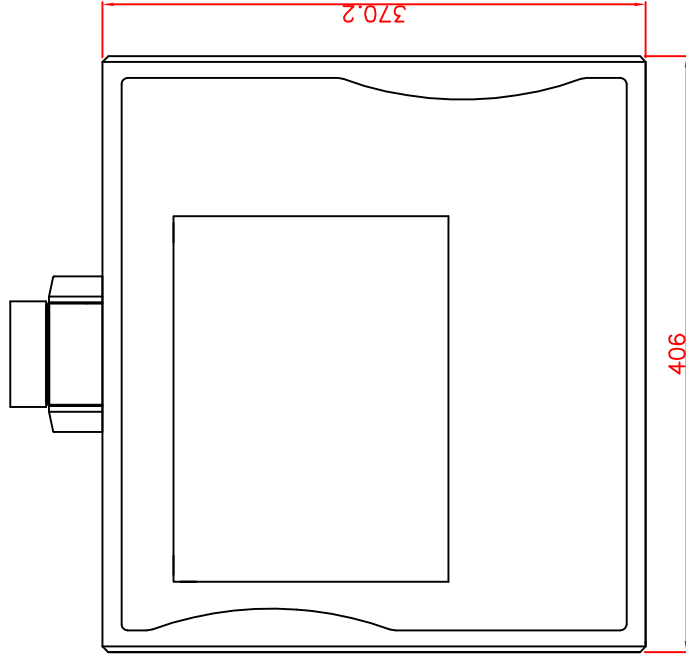

rear view

top view

left view

front view

CP7231-0000-M162

Ø48 mm fixingtube

main dimensions and fixing  
points

dimensions in mm