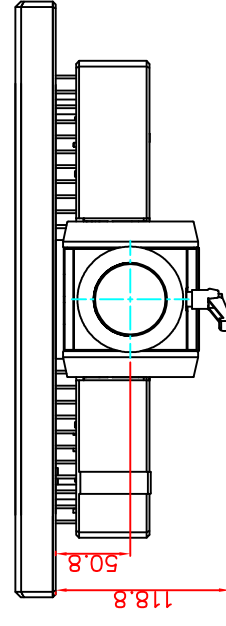

rear view

top view

left view

front view

CP7231-0000-M162

Ø48 mm fixingtube

main dimensions and fixing  
points

dimensions in mm