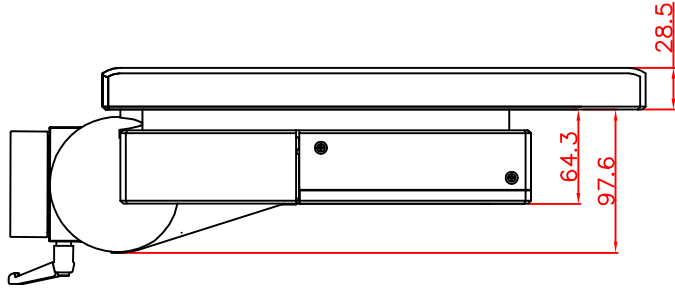

rear view

top view

left view

front view

CP7231-0000-M162

Ø48 mm fixingtube

main dimensions and fixing  
points

dimensions in mm