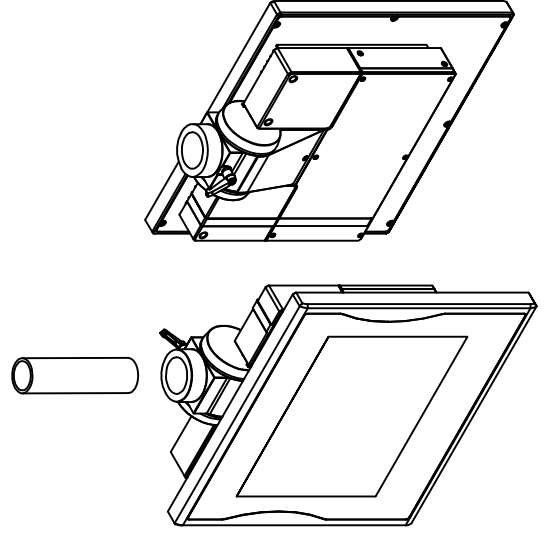

rear view

top view

left view

front view

CP7231-0000-M162

Ø48 mm fixingtube

main dimensions and fixing  
points

dimensions in mm