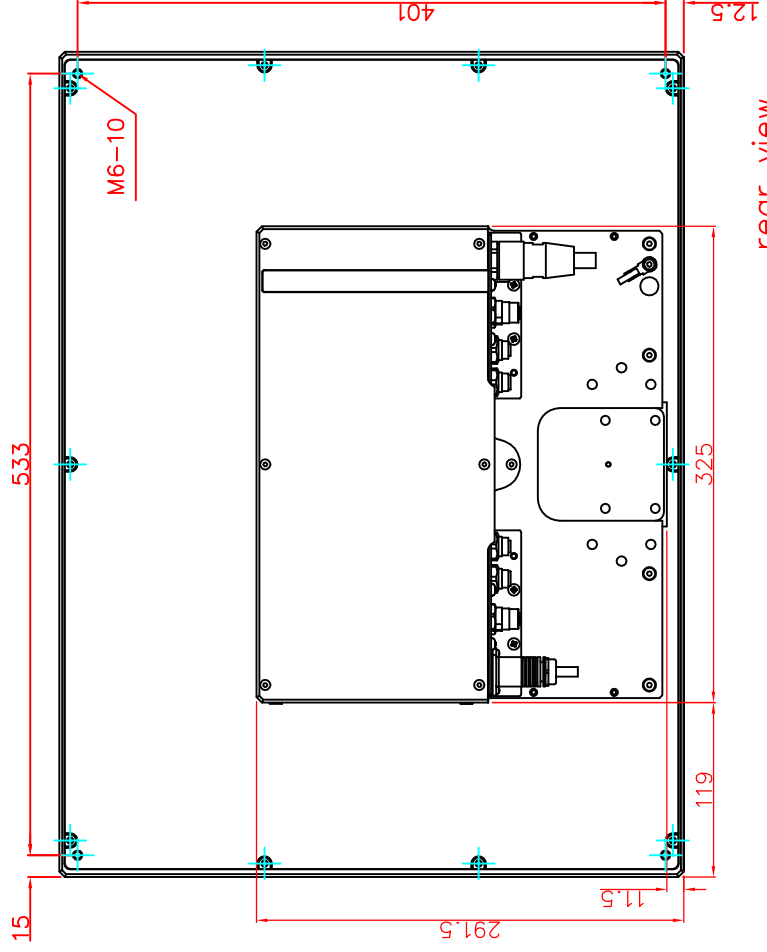

bottom view

rear view

right view

CP7223-0001-M164

main dimensions and fixing
points

dimensions in mm

dimensions in mm