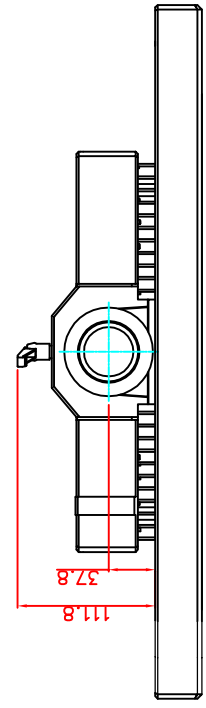

rear view

left view

bottom view

CP7223-0000-M163  
 Ø48 mm fixingtube  
 main dimensions and fixing  
 points  
 dimensions in mm