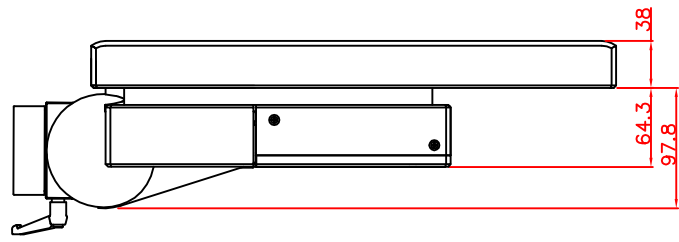

rear view

left view

front view

top view

CP7223-0000-M162

Ø48 mm fixingtube

main dimensions and fixing points

dimensions in mm