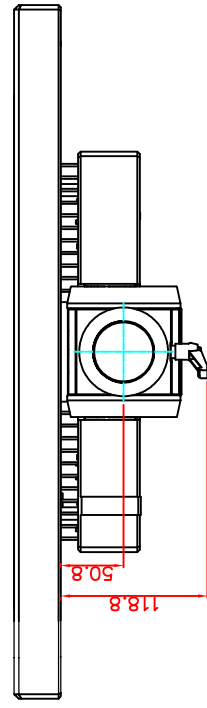

rear view

left view

front view

top view

CP7223-0000-M162

Ø48 mm fixingtube

main dimensions and fixing points

dimensions in mm