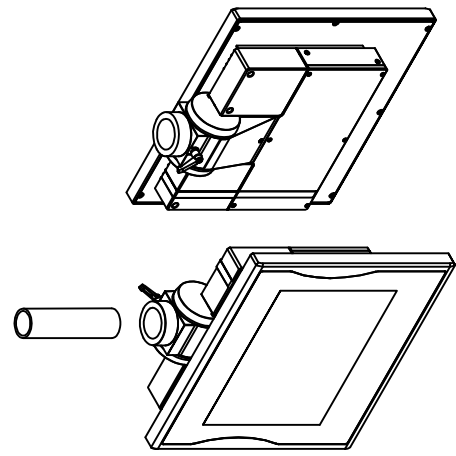

rear view

left view

front view

top view

CP7223-0000-M162

Ø48 mm fixingtube

main dimensions and fixing points

dimensions in mm