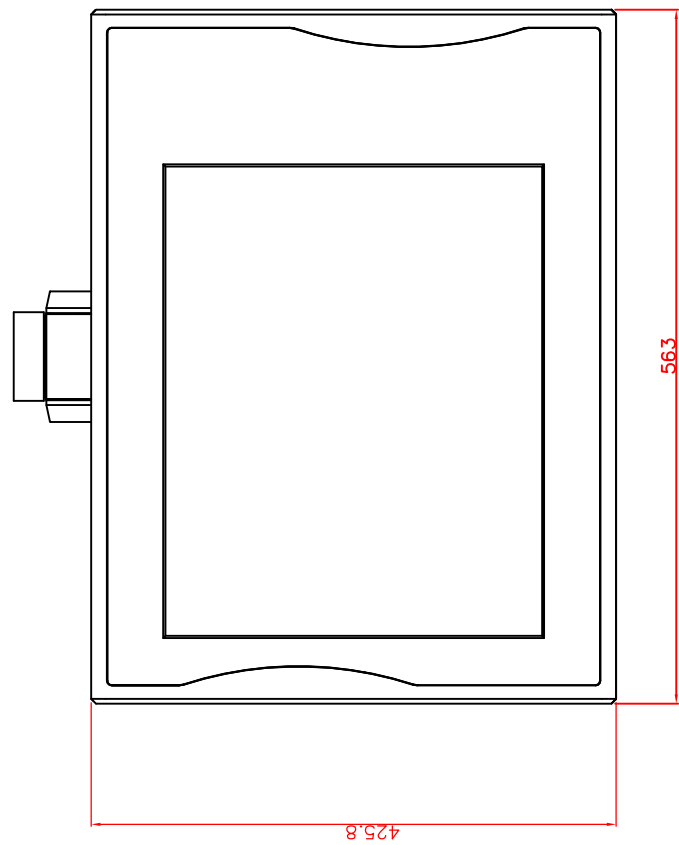

rear view

left view

front view

top view

CP7223-0000-M162

Ø48 mm fixingtube

main dimensions and fixing points

dimensions in mm