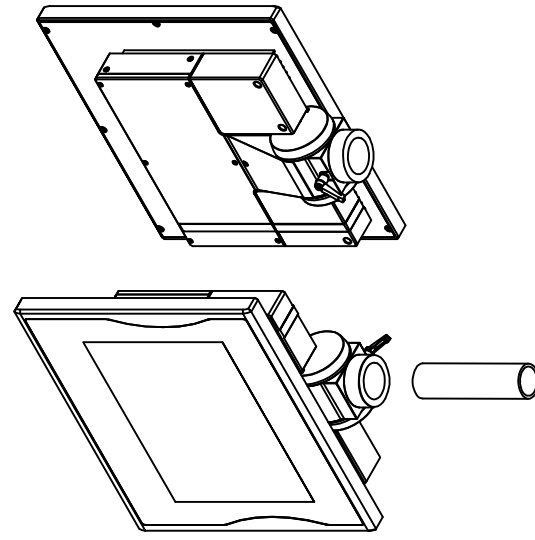

front view

left view

rear view

CP7222-0002-M163

Ø48 mm fixingtube

main dimensions and fixing points

dimensions in mm

bottom view