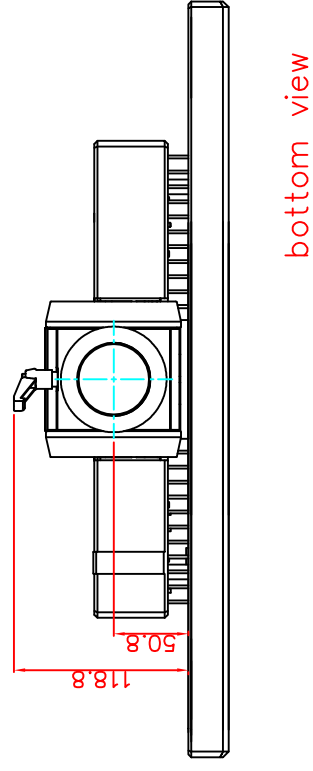

front view

left view

rear view

CP7222-0002-M163

Ø48 mm fixingtube

main dimensions and fixing points

dimensions in mm

bottom view