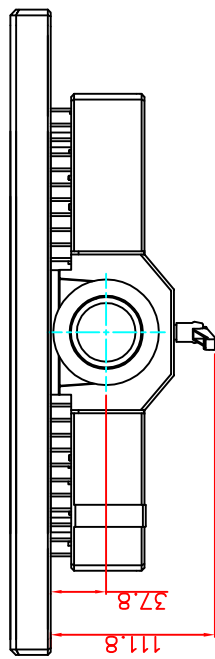

rear view

top view

left view

front view

CP7221-0002-E169

Ø48 mm fixingtube

main dimensions and fixing points

dimensions in mm