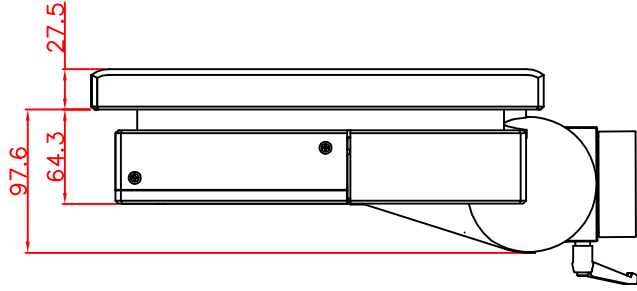

front view

left view

rear view

bottom view

CP7221-0001-M163

Ø48 mm fixingtube

main dimensions and fixing points

dimensions in mm