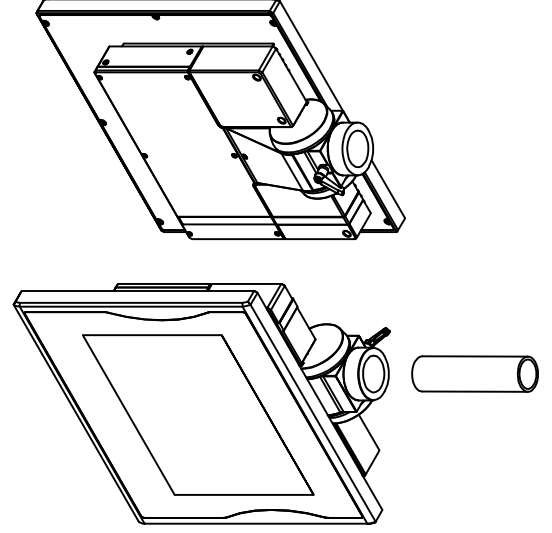

front view

left view

rear view

bottom view

CP7221-0001-M163

Ø48 mm fixingtube

main dimensions and fixing points

dimensions in mm