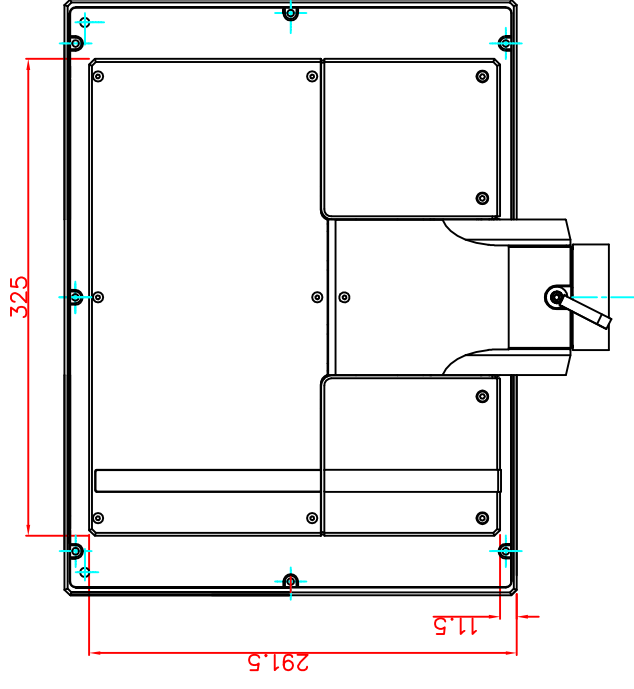

front view

left view

rear view

bottom view

CP7221-0001-M163

Ø48 mm fixingtube

main dimensions and fixing points

dimensions in mm