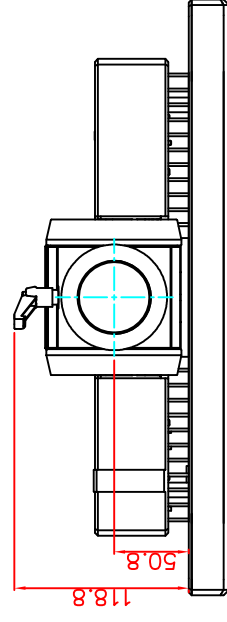

front view

left view

rear view

bottom view

CP7221-0001-M163

Ø48 mm fixingtube

main dimensions and fixing points

dimensions in mm