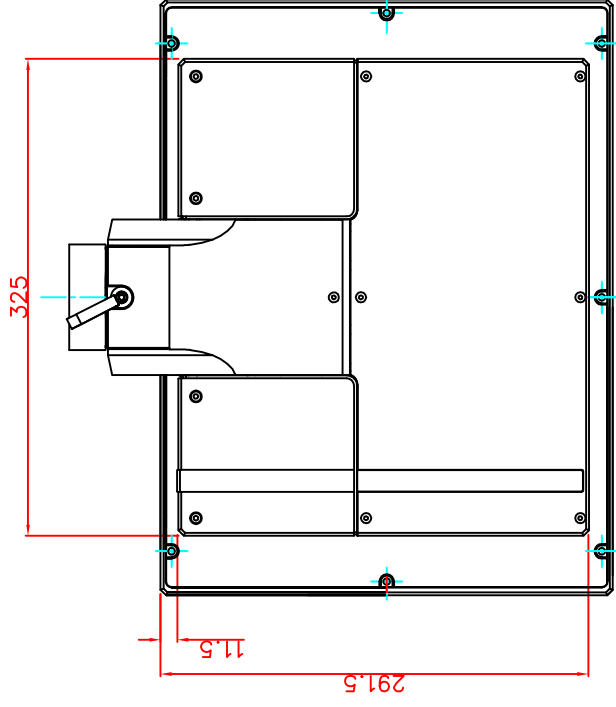

front view

left view

rear view

top view

CP7221-0000-M162

Ø48 mm fixingtube

main dimensions and fixing points

dimensions in mm