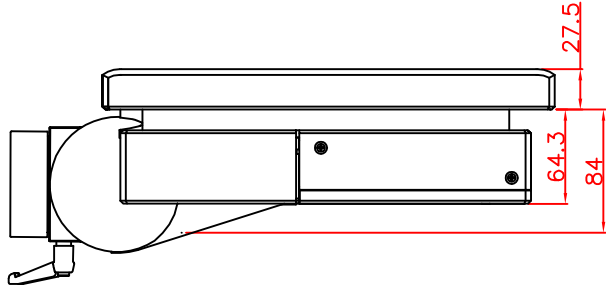

front view

left view

rear view

top view

CP7221-0000-M162

Ø48 mm fixingtube

main dimensions and fixing points

dimensions in mm