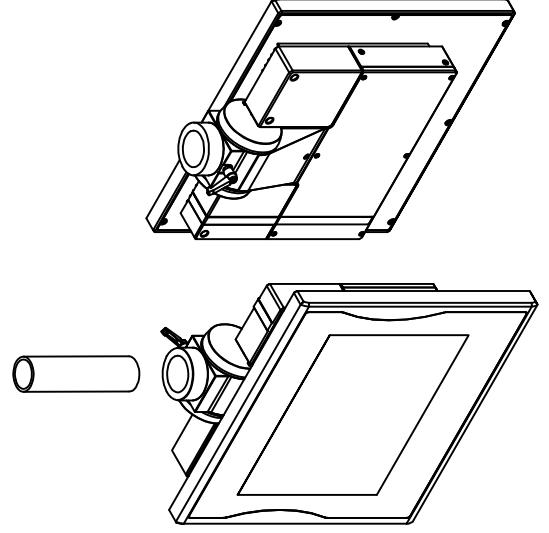

front view

left view

rear view

top view

CP7221-0000-M162

Ø48 mm fixingtube

main dimensions and fixing points

dimensions in mm