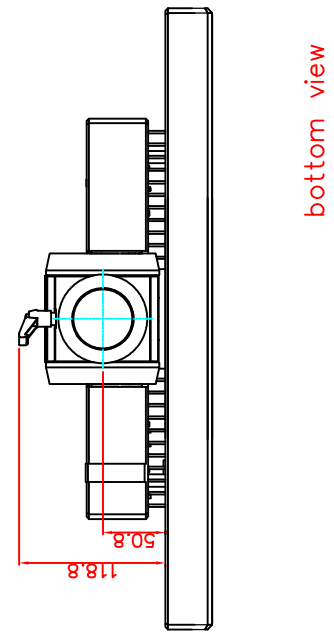

rear view

left view

front view

CP7213-0001-M163-E169
 Ø48 mm fixingtube
 main dimensions and fixing
 points
 dimensions in mm

bottom view