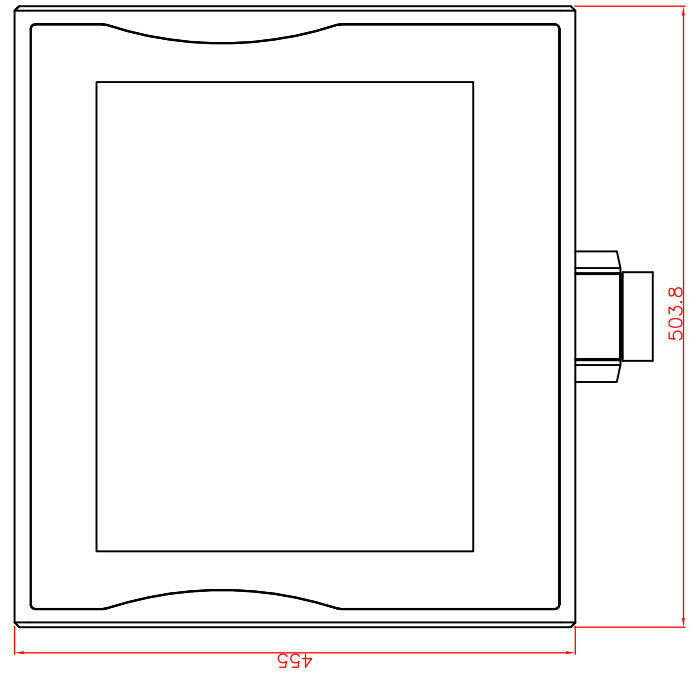

rear view

left view

front view

CP7213-0001-M163-E169
 Ø48 mm fixingtube
 main dimensions and fixing
 points
 dimensions in mm

bottom view