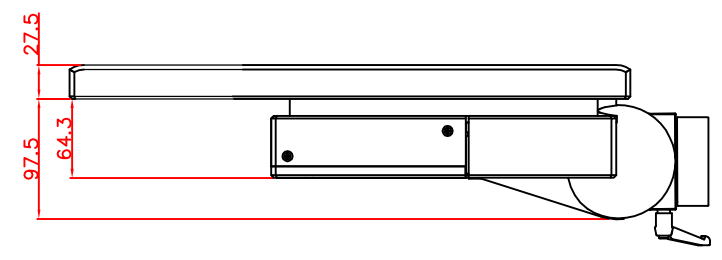

rear view

left view

front view

CP7213-0001-M163-E169
 Ø48 mm fixingtube
 main dimensions and fixing
 points
 dimensions in mm

bottom view