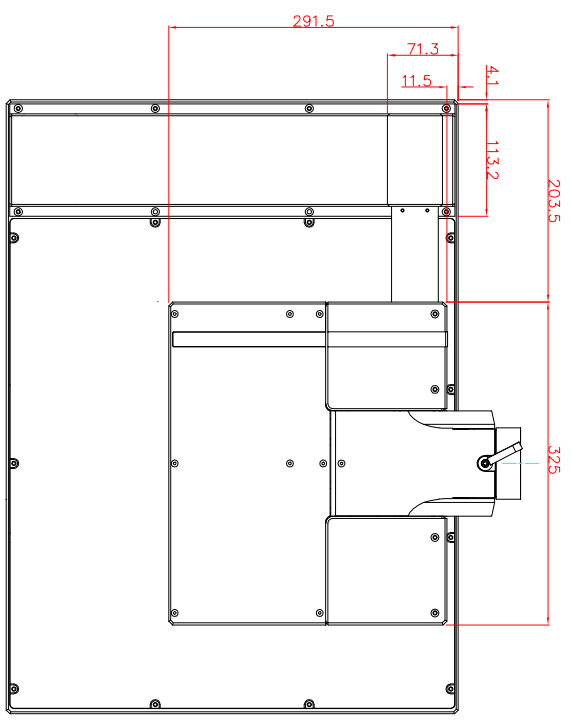

front view

left view

rear view

CP7213-0000-M162
 Ø48 mm fixingtube
 main dimensions and fixing
 points
 dimensions in mm

top view