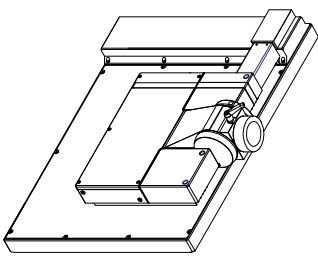

front view

left view

rear view

CP7213-0000-M162
 Ø48 mm fixingtube
 main dimensions and fixing
 points
 dimensions in mm

top view