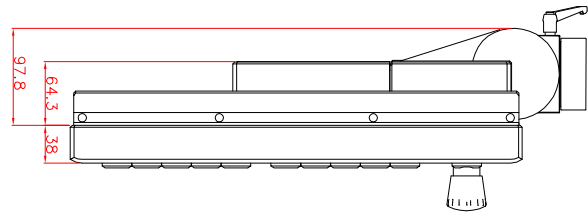

front view

left view

rear view

CP7213-0000-M162
 Ø48 mm fixingtube
 main dimensions and fixing
 points
 dimensions in mm

top view