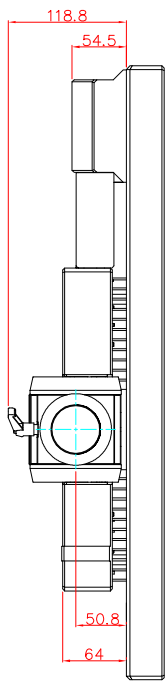

front view

left view

rear view

CP7213-0000-M162
 Ø48 mm fixingtube
 main dimensions and fixing
 points
 dimensions in mm

top view