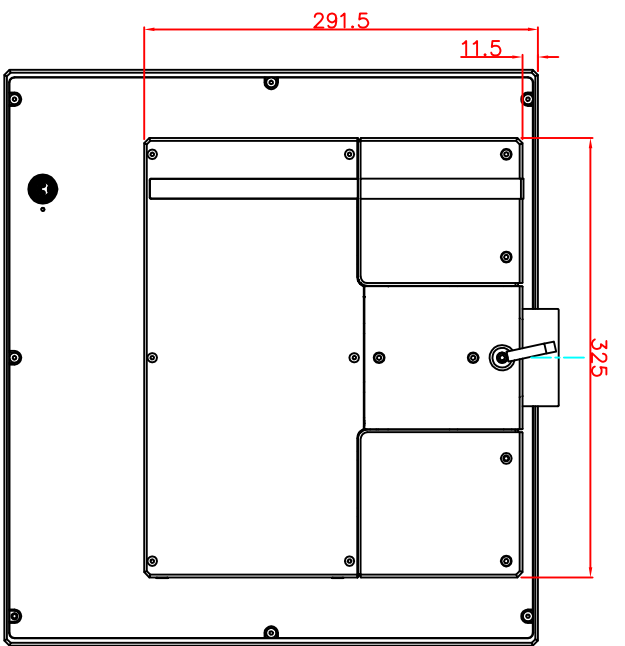

front view

left view

rear view

CP7212-0011-E169
 Ø48 mm fixingtube
 main dimensions and fixing
 points
 dimensions in mm

top view