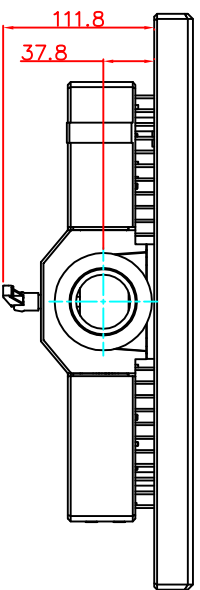

front view

left view

rear view

CP7212-0011-E169
 Ø48 mm fixingtube
 main dimensions and fixing
 points
 dimensions in mm

top view