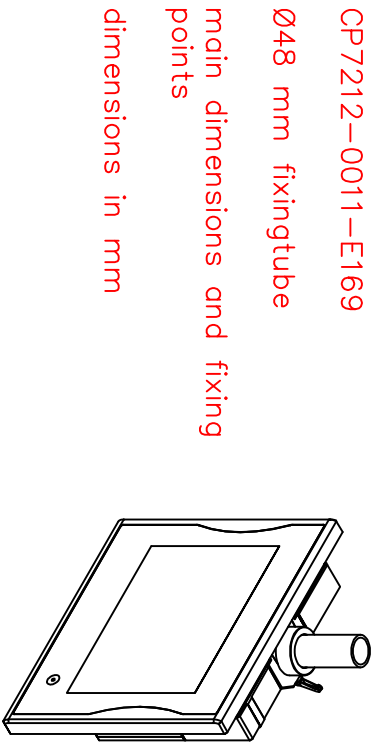

front view

left view

rear view

CP7212-0011-E169
 Ø48 mm fixingtube
 main dimensions and fixing
 points
 dimensions in mm

top view