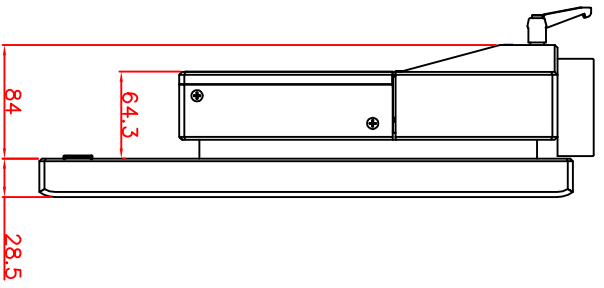

front view

left view

rear view

CP7212-0011-E169
 Ø48 mm fixingtube
 main dimensions and fixing
 points
 dimensions in mm

top view