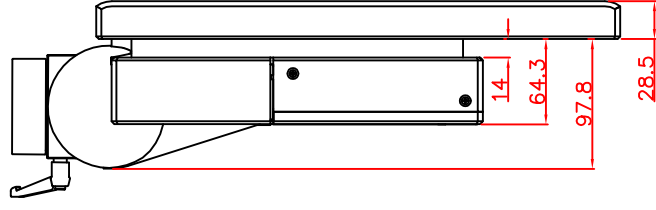

front view

left view

rear view

CP7212-0001-M162

Ø48 mm fixingtube

main dimensions and fixing
points

dimensions in mm

top view