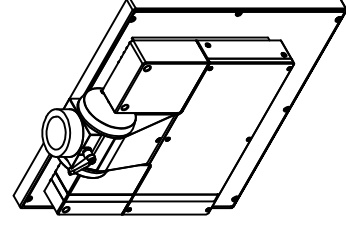

front view

left view

rear view

CP7212-0001-M162

Ø48 mm fixingtube

main dimensions and fixing
points

dimensions in mm

top view