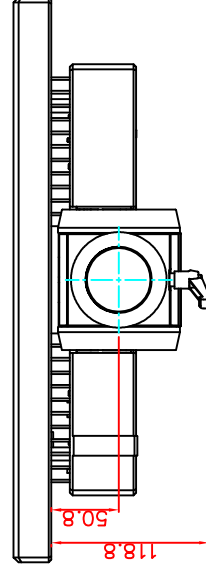

front view

left view

rear view

CP7212-0001-M162

Ø48 mm fixingtube

main dimensions and fixing
points

dimensions in mm

top view