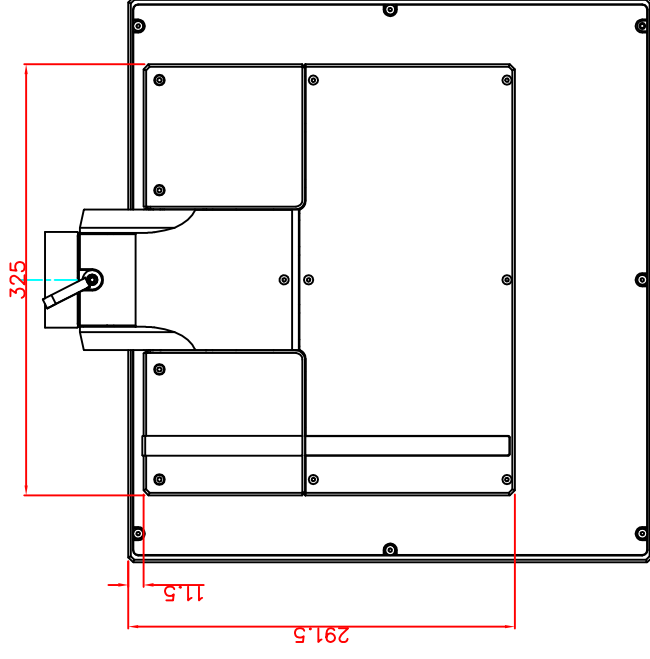

front view

left view

rear view

CP7212-0001-M162

Ø48 mm fixingtube

main dimensions and fixing
points

dimensions in mm

top view