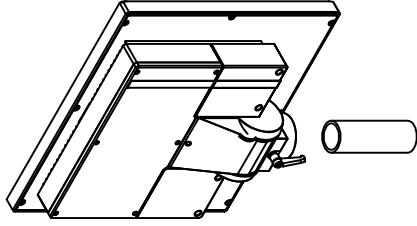

CP7202-0011-M163-E169

Ø48 mm fixingtube

main dimensions and fixing
points

dimensions in mm

bottom view

front view

left view

rear view