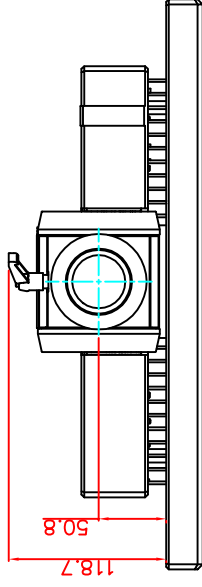

CP7202-0011-M163-E169

Ø48 mm fixingtube

main dimensions and fixing
points

dimensions in mm

bottom view

front view

left view

rear view