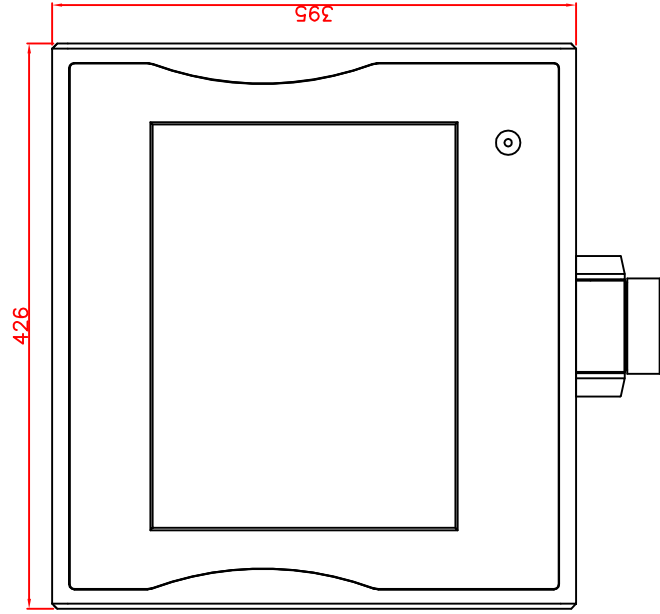

CP7202-0011-M163-E169

Ø48 mm fixingtube

main dimensions and fixing
points

dimensions in mm

bottom view

front view

left view

rear view