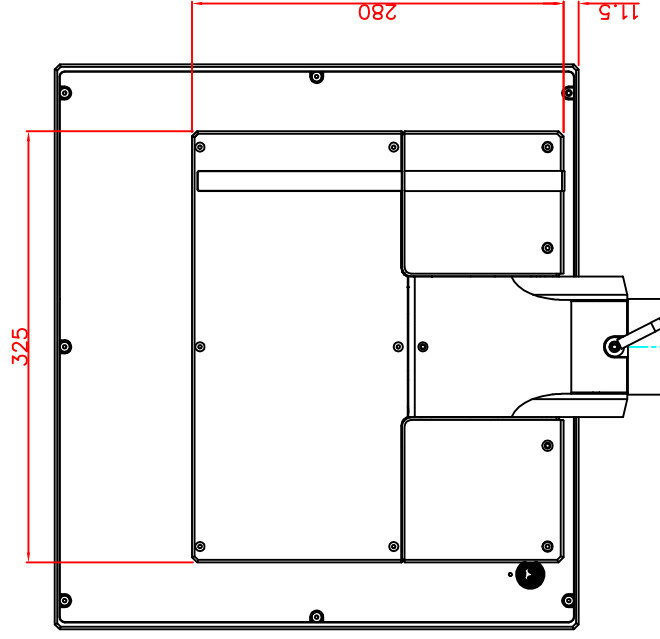

CP7202-0011-M163-E169

Ø48 mm fixingtube

main dimensions and fixing
points

dimensions in mm

bottom view

front view

left view

rear view