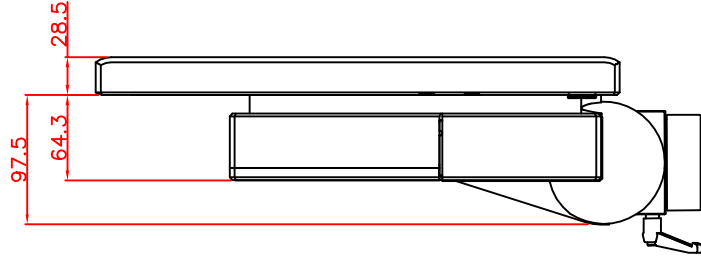

CP7202-0011-M163-E169

Ø48 mm fixingtube

main dimensions and fixing
points

dimensions in mm

bottom view

front view

left view

rear view