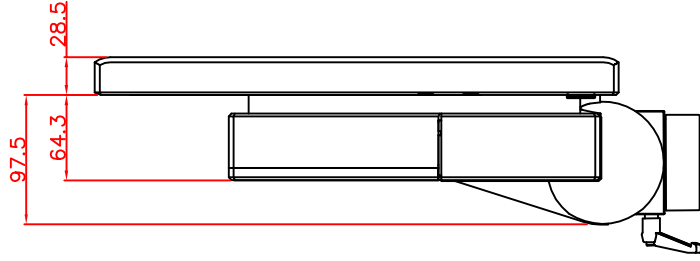

CP7202-0001-M163-E169

Ø48 mm fixingtube

main dimensions and fixing
points

dimensions in mm

bottom view

front view

left view

rear view