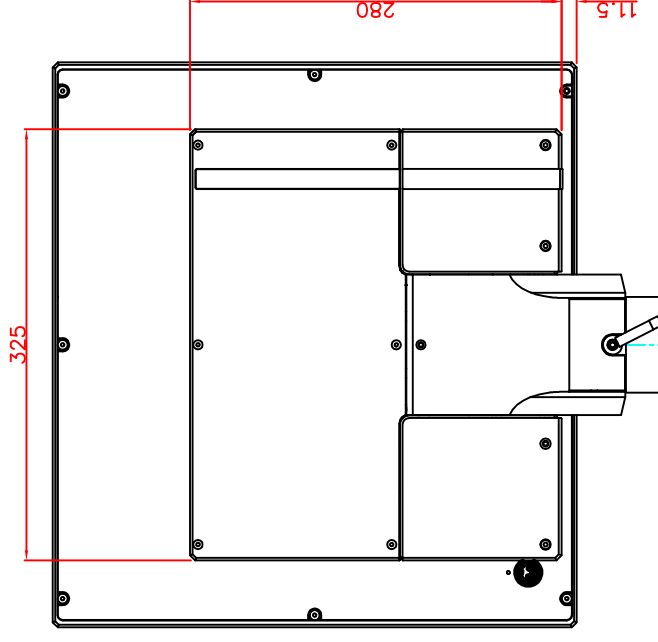

CP7202-0001-M163-E169

Ø48 mm fixingtube

main dimensions and fixing
points

dimensions in mm

bottom view

front view

left view

rear view