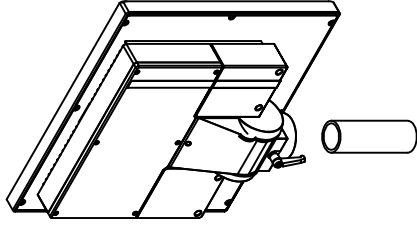

CP7202-0001-M163-E169

Ø48 mm fixingtube

main dimensions and fixing
points

dimensions in mm

bottom view

front view

left view

rear view