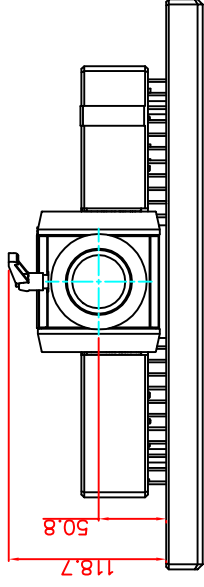

CP7202-0001-M163-E169

Ø48 mm fixingtube

main dimensions and fixing
points

dimensions in mm

bottom view

front view

left view

rear view