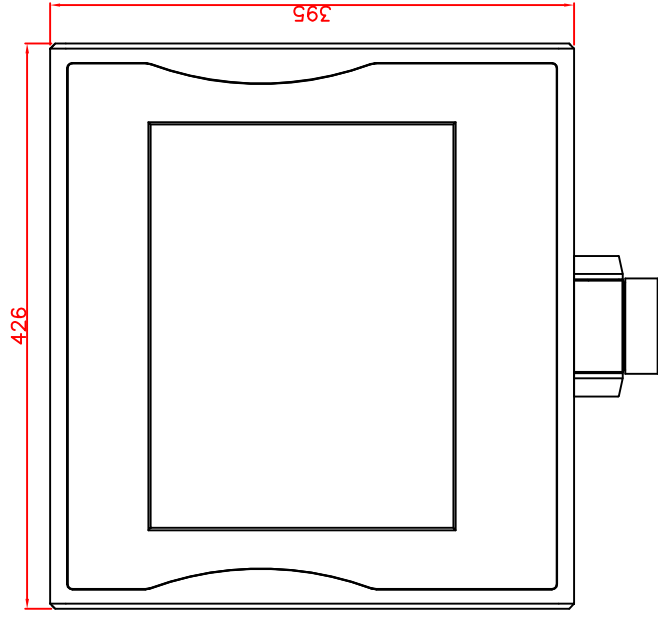

CP7202-0001-M163-E169

Ø48 mm fixingtube

main dimensions and fixing
points

dimensions in mm

bottom view

front view

left view

rear view