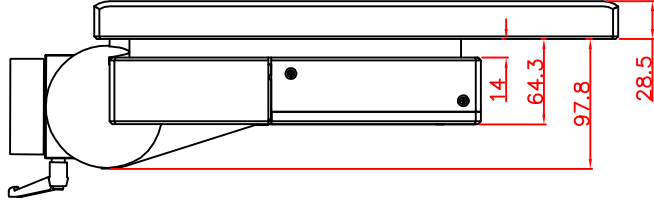

front view

left view

rear view

CP7202-0001-M162

Ø48 mm fixingtube

main dimensions and fixing
points

dimensions in mm

top view