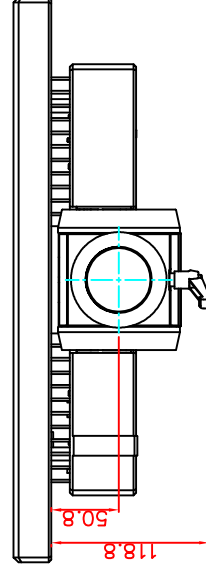

front view

left view

rear view

CP7202-0001-M162

Ø48 mm fixingtube

main dimensions and fixing
points

dimensions in mm

top view