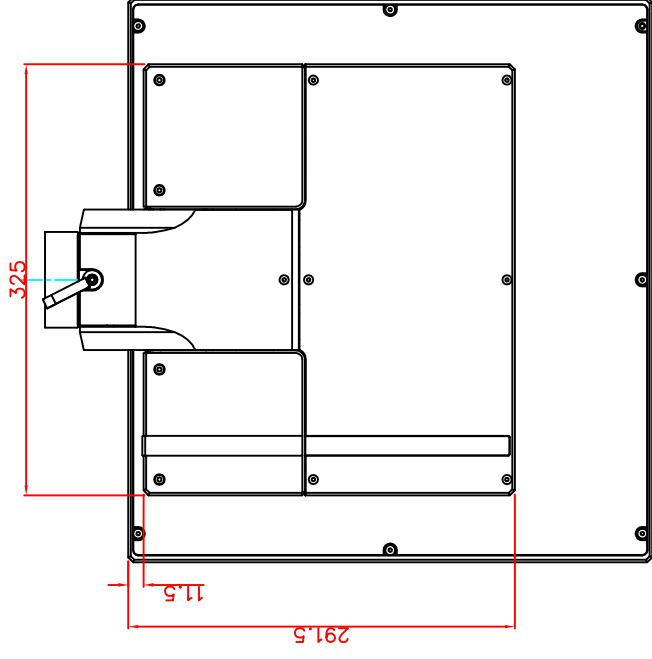

front view

left view

rear view

CP7202-0001-M162

Ø48 mm fixingtube

main dimensions and fixing
points

dimensions in mm

top view