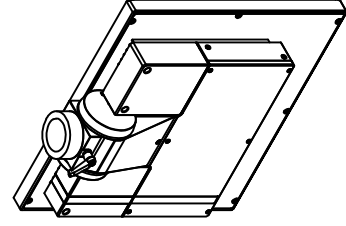

front view

left view

rear view

CP7202-0001-M162

Ø48 mm fixingtube

main dimensions and fixing
points

dimensions in mm

top view