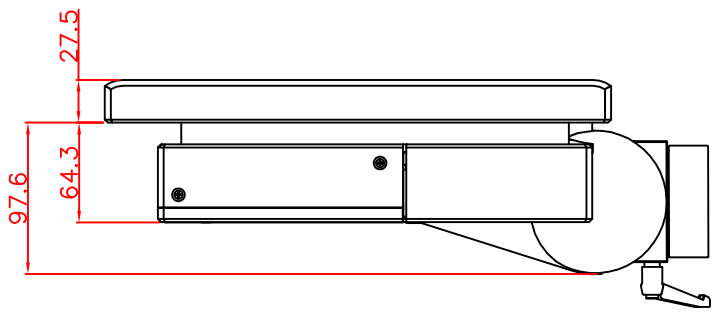

front view

left view

rear view

bottom view

CP7201-0011-M163

Ø48 mm fixingtube

main dimensions and fixing points

dimensions in mm