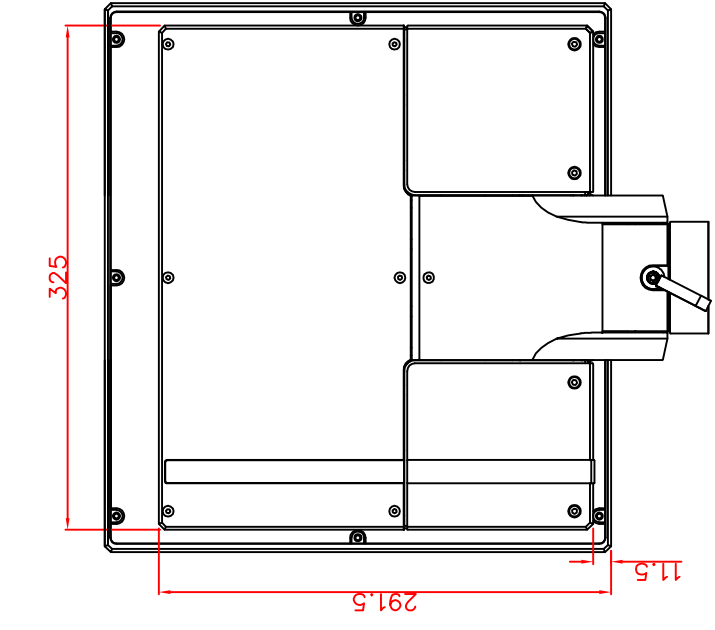

front view

left view

rear view

bottom view

CP7201-0011-M163

Ø48 mm fixingtube

main dimensions and fixing points

dimensions in mm