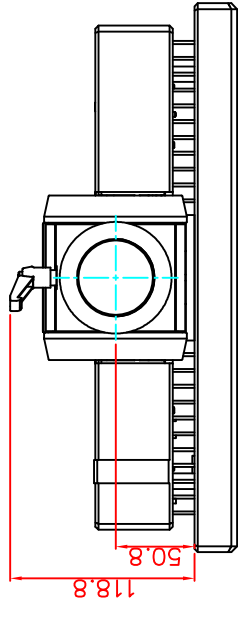

front view

left view

rear view

bottom view

CP7201-0011-M163

Ø48 mm fixingtube

main dimensions and fixing points

dimensions in mm