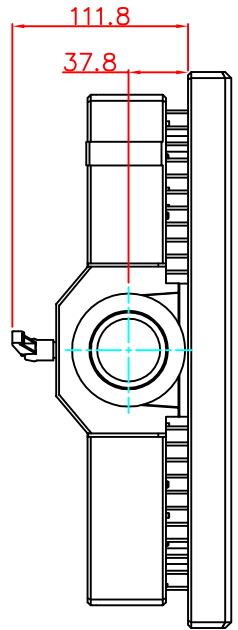

front view

left view

rear view

CP7201-0001-E169
Ø48 mm fixingtube
main dimensions and fixing
points
dimensions in mm

top view