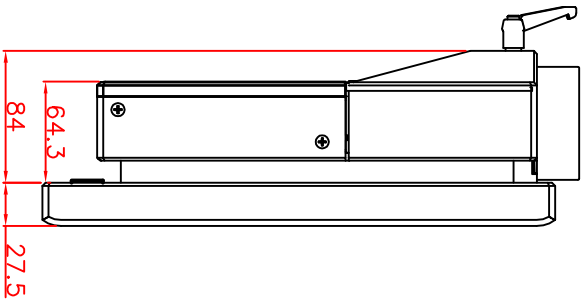

front view

left view

rear view

CP7201-0001-E169
Ø48 mm fixingtube
main dimensions and fixing
points
dimensions in mm

top view