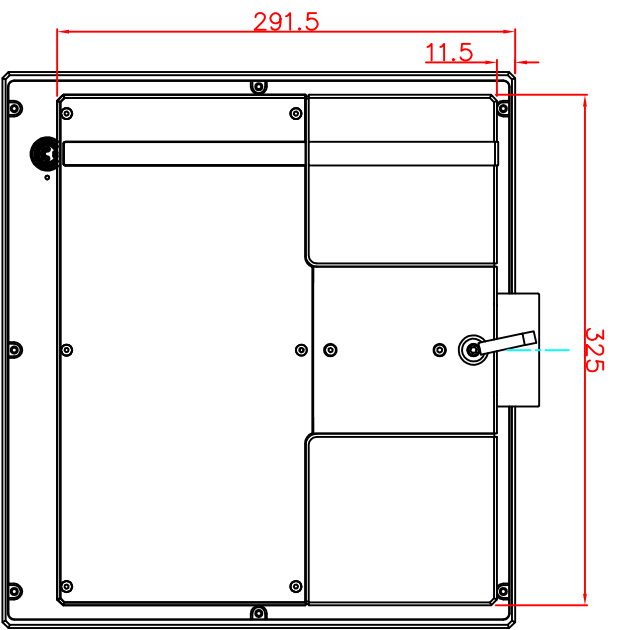

front view

left view

rear view

CP7201-0001-E169
Ø48 mm fixingtube
main dimensions and fixing
points
dimensions in mm

top view