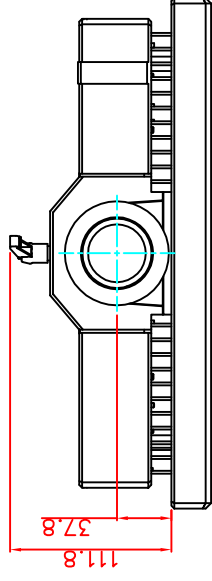

CP7201-0000-M161-E169

Ø48 mm fixingtube

main dimensions and fixing points

dimensions in mm

bottom view