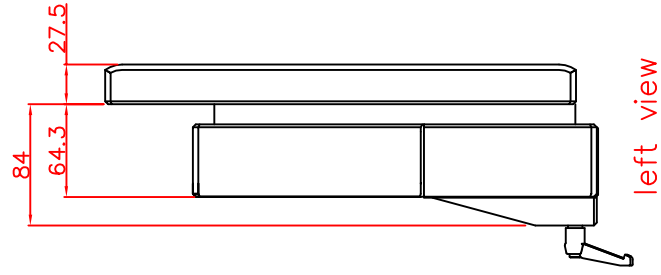

CP7201-0000-M161-E169

Ø48 mm fixingtube

main dimensions and fixing points

dimensions in mm

bottom view