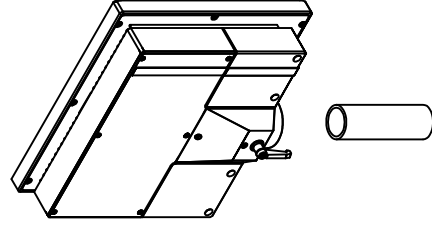

CP7201-0000-M161-E169

Ø48 mm fixingtube

main dimensions and fixing points

dimensions in mm

bottom view