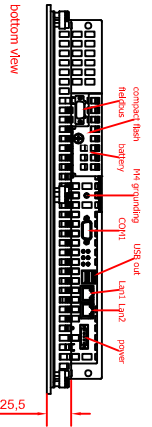

rear view  
width  
install measure

bottom view

rear view

right view

CP-6531-0001  
main dimensions  
dimensions in mm

front view