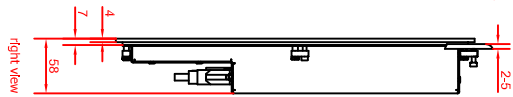

rear view  
width  
install measure

bottom view

rear view

right view

CP-6531-0001  
main dimensions  
dimensions in mm

front view