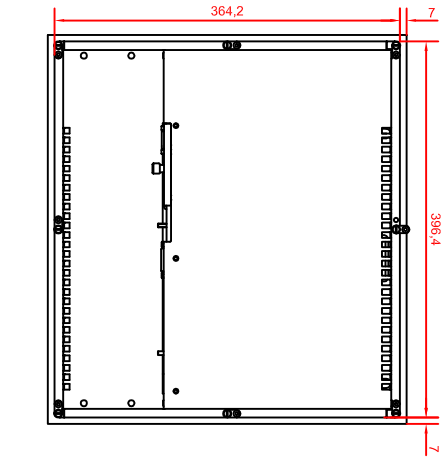

rear view  
width  
install measure

bottom view

rear view

right view

CP-6531-0001  
main dimensions  
dimensions in mm

front view