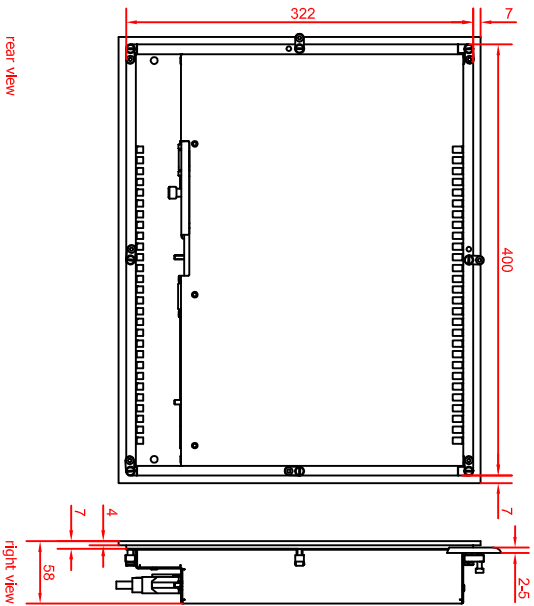

bottom view

rear view  
width  
install measure

rear view

right view

front view

dimensions in mm

CP6621-0001  
main dimensions