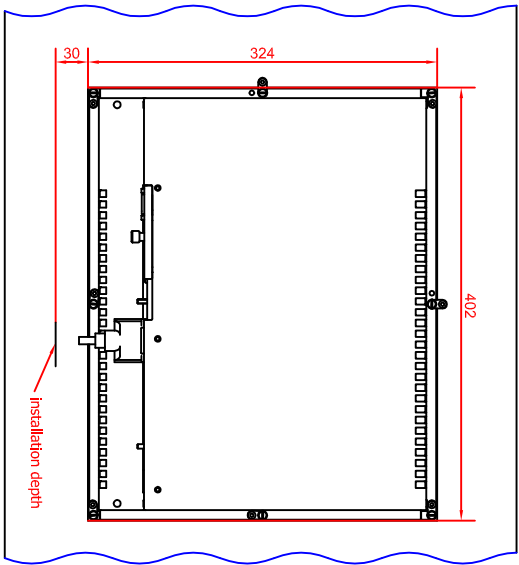

bottom view

rear view  
width  
install measure

rear view

right view

front view

dimensions in mm

CP6621-0001  
main dimensions