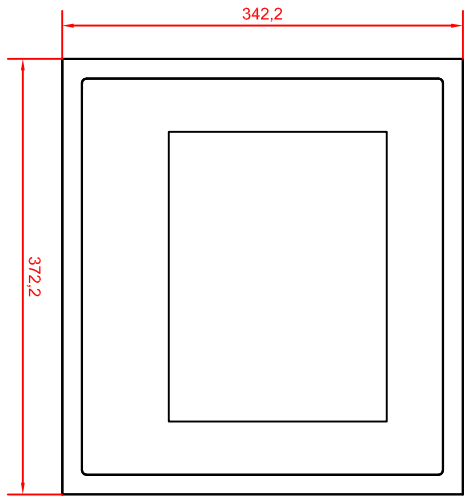

bottom view

rear view
with
install
measure

rear view

right view

front view

CP6611-0001
main dimensions
dimensions in mm