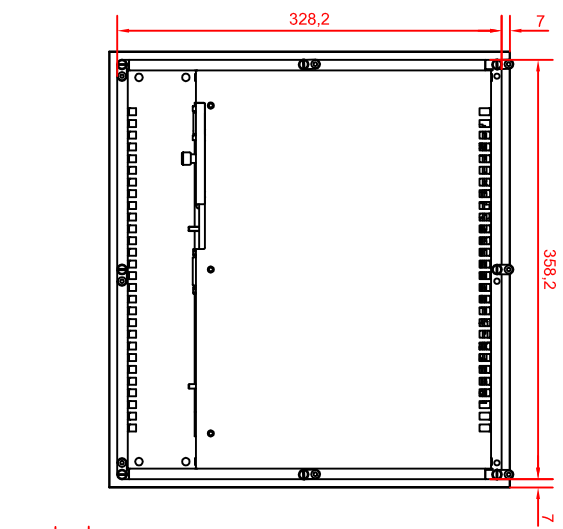

bottom view

rear view
with
install
measure

rear view

right view

front view

CP6611-0001
main dimensions
dimensions in mm