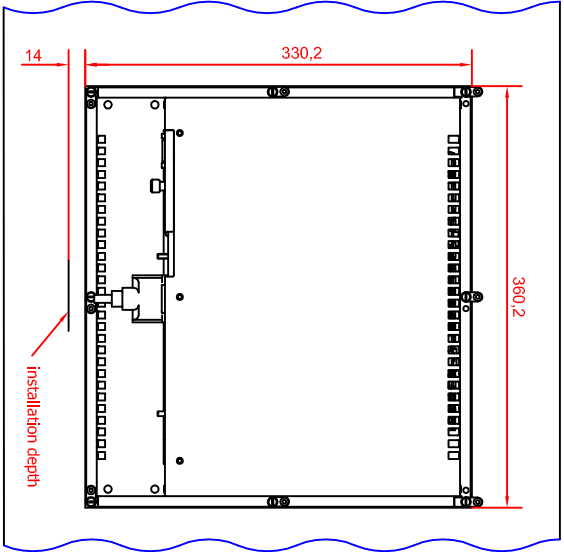

bottom view

rear view
with
install
measure

rear view

right view

front view

CP6611-0001
main dimensions
dimensions in mm