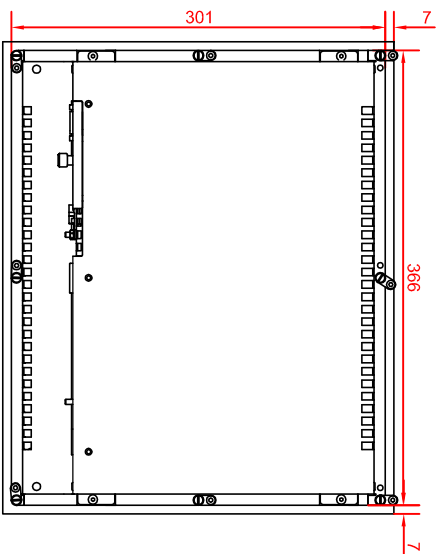

CP6602-0010
main dimensions

rear view
dimensions in mm