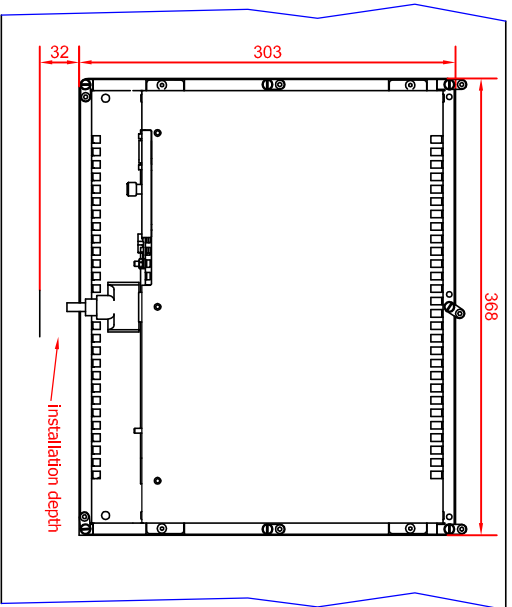

CP6602-0010
main dimensions

rear view
dimensions in mm