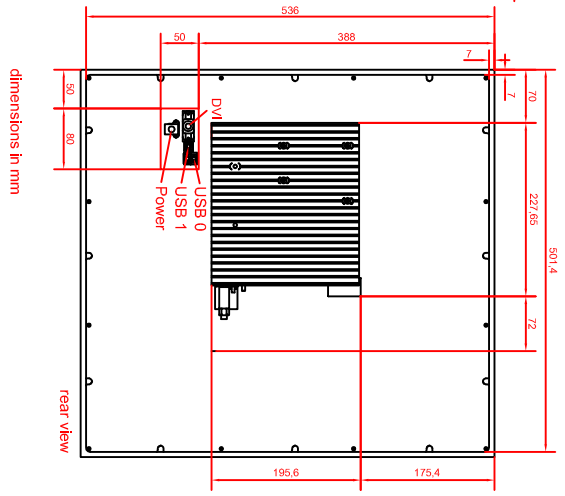

CP6333-0002-D100/D106-M261
main dimensions

dimensions in mm