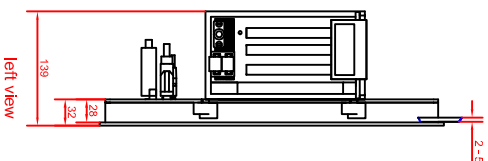

CP6332-0000-D100/D106

main dimensions

rear view with  
install measure

front view

left view

dimensions in mm