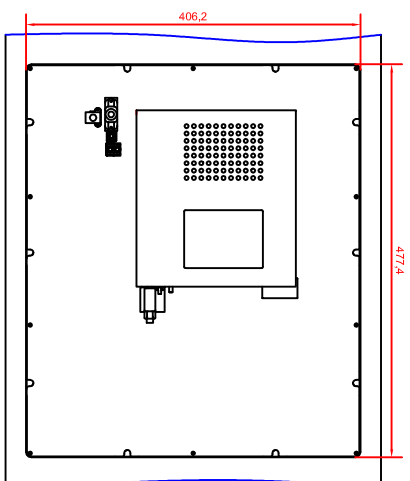

CP6332-0000-D100/D106

main dimensions

rear view with  
install measure

front view

left view

dimensions in mm