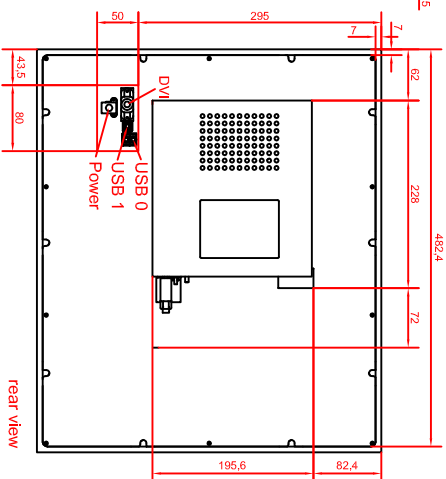

CP6332-0000-D100/D106

main dimensions

rear view with  
install measure

front view

left view

dimensions in mm