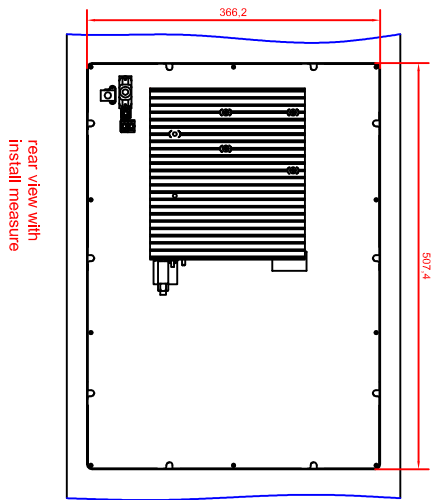

CP6322-0001-D100/D106-M261

main dimensions

rear view with  
install measure

front view

left view

dimensions in mm

rear view