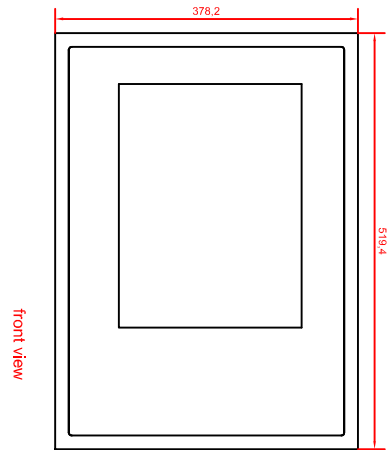

CP6322-0001-D100/D106-M261

main dimensions

rear view with  
install measure

front view

left view

dimensions in mm

rear view