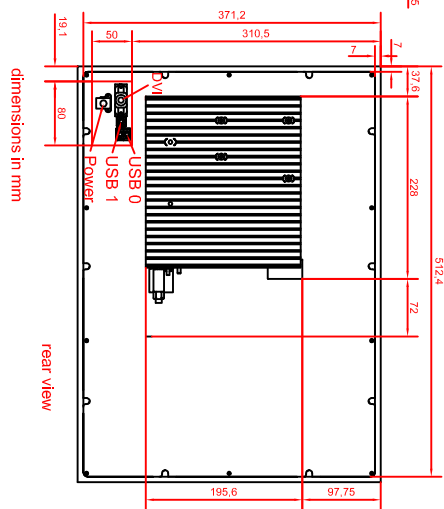

CP6322-0001-D100/D106-M261

main dimensions

rear view with  
install measure

front view

left view

dimensions in mm

rear view