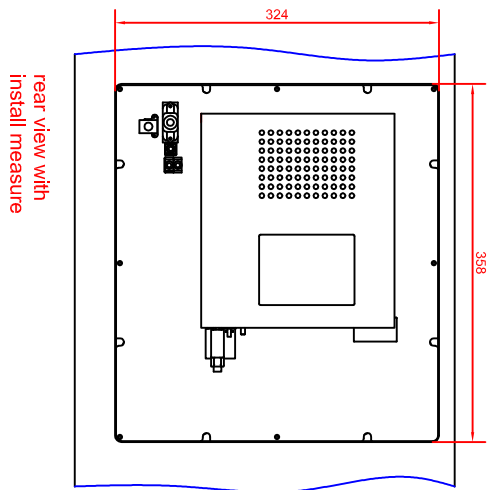

CP6310-0001-D100/D106
main dimensions

rear view with
install measure

front view

left view

dimensions in mm

rear view