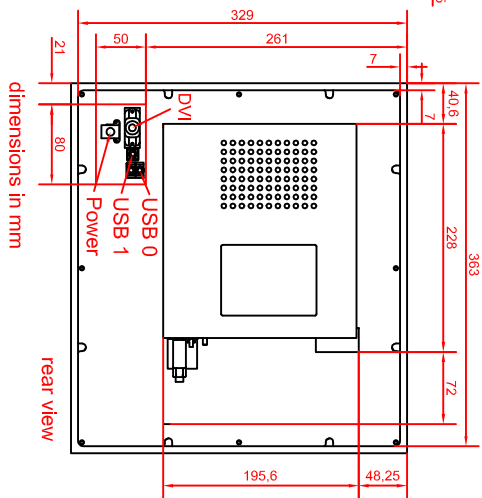

CP6310-0001-D100/D106
main dimensions

rear view with
install measure

front view

left view

dimensions in mm

rear view