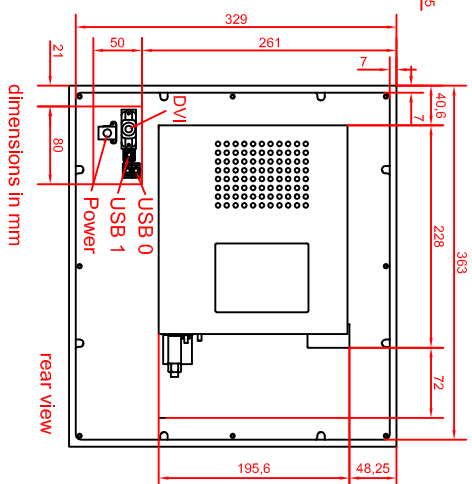

CP6310-0000-D100/D106-M262
main dimensions

rear view with
install measure

front view

left view

dimensions in mm

rear view