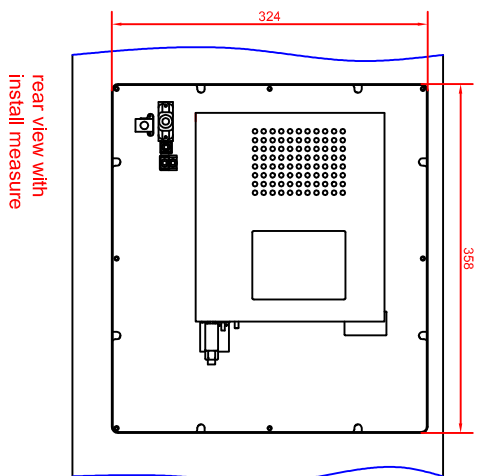

CP6310-0000-D100/D106-M262
main dimensions

rear view with
install measure

front view

left view

dimensions in mm

rear view