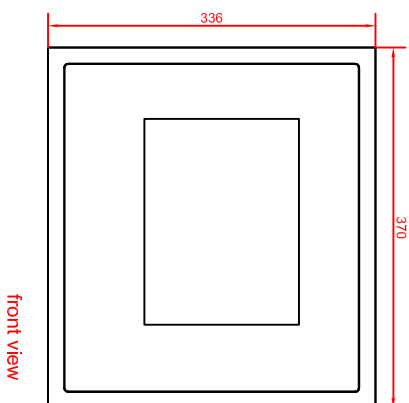

CP6310-0000-D100/D106-M262
main dimensions

rear view with
install measure

front view

left view

dimensions in mm

rear view