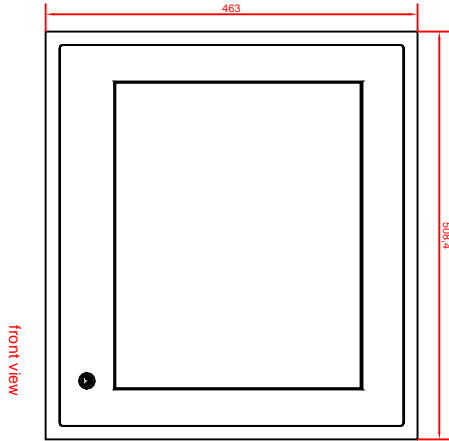

CP6303-0010-0010-M262
main dimensions

dimensions in mm

rear view

left view

front view

rear view with
install measure