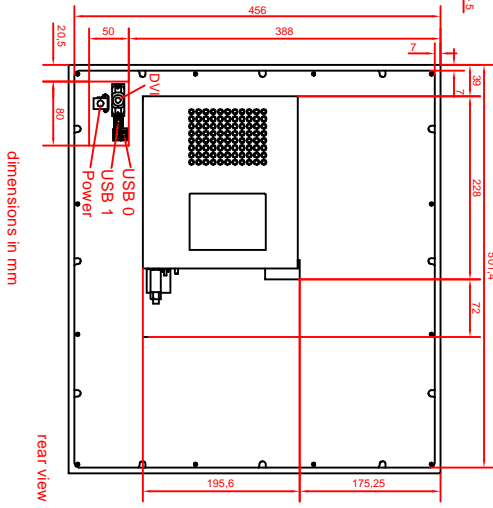

CP6303-0010-0010-M262
main dimensions

dimensions in mm

rear view

left view

front view

rear view with
install measure