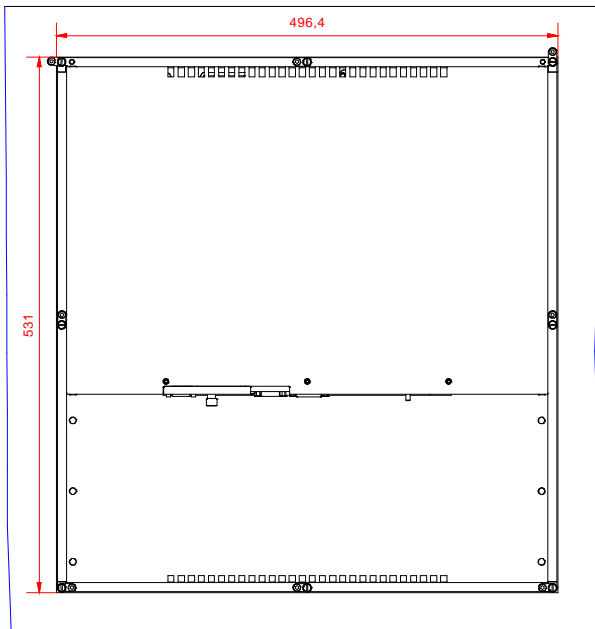

bottom view

CP6233-0001-0000  
main dimensions

rear view  
with  
install measure

rear view  
dimensions in mm

right view

front view