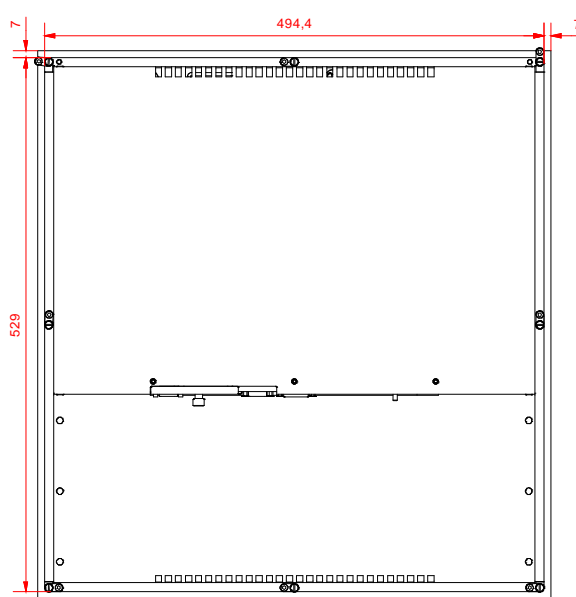

bottom view

CP6233-0001-0000  
main dimensions

rear view  
with  
install measure

rear view  
dimensions in mm

right view

front view