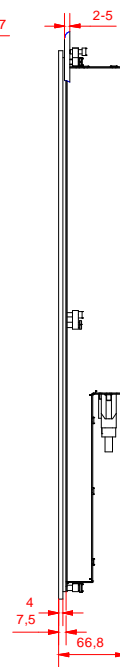

bottom view

CP6233-0001-0000  
main dimensions

rear view  
with  
install measure

rear view  
dimensions in mm

right view

front view